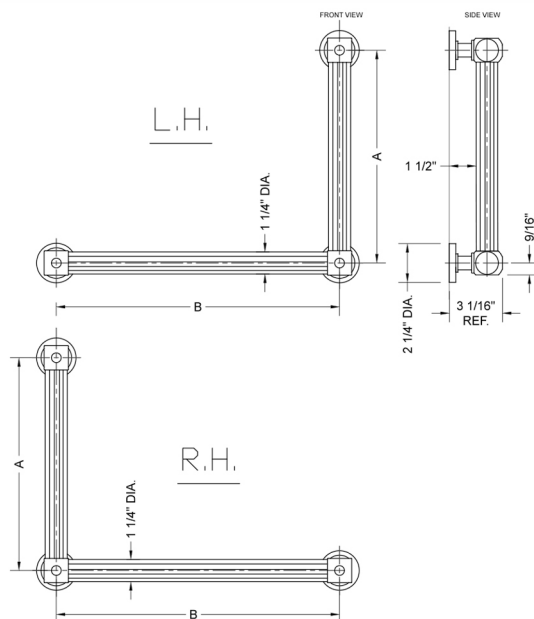

## G71 24H x 32W 90° Right Hand Grab Bar

Model #: **G71-24H-32W-RH-**

### FEATURES:

- ADA compliant when properly installed
- All brass construction, fully polished & plated
- All grab bars can be custom sized. Contact JACLO for pricing & availability
- Optional handshower sliders and toilet paper/wash cloth holders can be added only upon initial order
- Grab bars over 32" REQUIRE a middle post

### SPECIFICATION DRAWING:

BRASS LUXURY GRAB BAR			
PART. #	DESCRIPTION	A H	B W
G71-12H-12W	CENTER TO CENTER	12"	12"
G71-12H-16W	CENTER TO CENTER	12"	16"
G71-12H-24W	CENTER TO CENTER	12"	24"
G71-12H-32W	CENTER TO CENTER	12"	32"
G71-16H-12W	CENTER TO CENTER	16"	12"
G71-16H-16W	CENTER TO CENTER	16"	16"
G71-16H-24W	CENTER TO CENTER	16"	24"
G71-16H-32W	CENTER TO CENTER	16"	32"
G71-24H-12W	CENTER TO CENTER	24"	12"
G71-24H-16W	CENTER TO CENTER	24"	16"
G71-24H-24W	CENTER TO CENTER	24"	24"
G71-24H-32W	CENTER TO CENTER	24"	32"
G71-32H-12W	CENTER TO CENTER	32"	12"
G71-32H-16W	CENTER TO CENTER	32"	16"
G71-32H-24W	CENTER TO CENTER	32"	24"
G71-32H-32W	CENTER TO CENTER	32"	32"