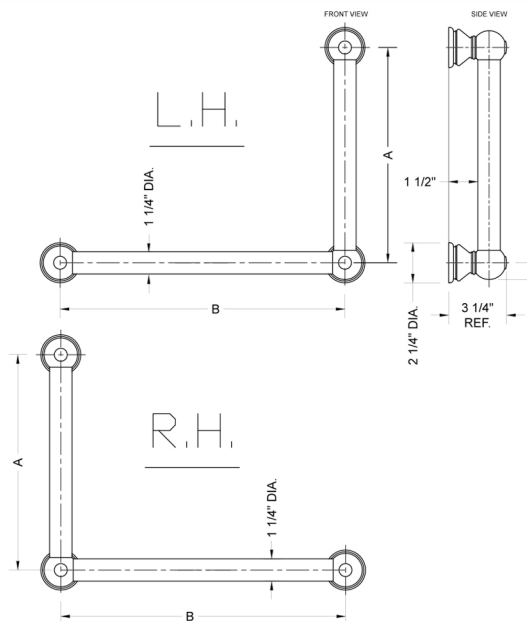

G30 12H x 24W 90° Right Hand Grab Bar

Model #: **G30-12H-24W-RH-**

FEATURES:

- ADA compliant when properly installed
- All brass construction, fully polished & plated
- All grab bars can be custom sized. Contact JACLO for pricing & availability
- Optional handshower sliders and toilet paper/wash cloth holders can be added only upon initial order
- Grab bars over 32" REQUIRE a middle post

SPECIFICATION DRAWING:

BRASS LUXURY GRAB BAR			
PART. #	DESCRIPTION	A H	B W
G30-12H-12W	CENTER TO CENTER	12"	12"
G30-12H-16W	CENTER TO CENTER	12"	16"
G30-12H-24W	CENTER TO CENTER	12"	24"
G30-12H-32W	CENTER TO CENTER	12"	32"
G30-16H-12W	CENTER TO CENTER	16"	12"
G30-16H-16W	CENTER TO CENTER	16"	16"
G30-16H-24W	CENTER TO CENTER	16"	24"
G30-16H-32W	CENTER TO CENTER	16"	32"
G30-24H-12W	CENTER TO CENTER	24"	12"
G30-24H-16W	CENTER TO CENTER	24"	16"
G30-24H-24W	CENTER TO CENTER	24"	24"
G30-24H-32W	CENTER TO CENTER	24"	32"
G30-32H-12W	CENTER TO CENTER	32"	12"
G30-32H-16W	CENTER TO CENTER	32"	16"
G30-32H-24W	CENTER TO CENTER	32"	24"
G30-32H-32W	CENTER TO CENTER	32"	32"