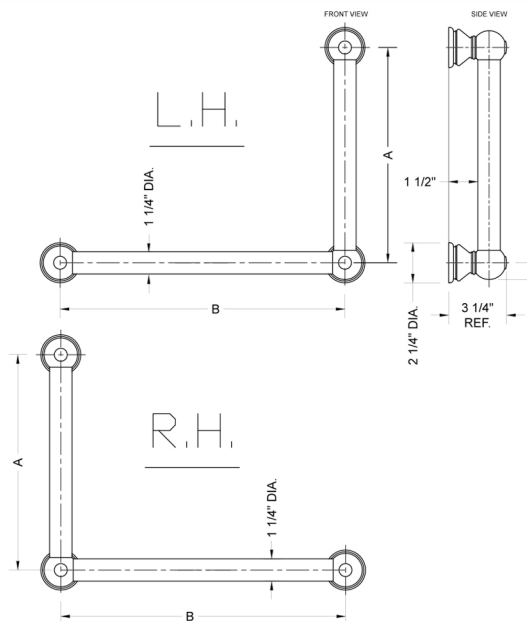

G30 12H x 12W 90° Grab Bar

Model #: G30-12H-12W-

FEATURES:

- ADA compliant when properly installed
- All brass construction, fully polished & plated
- All grab bars can be custom sized. Contact JACLO for pricing & availability
- Optional handshower sliders and toilet paper/wash cloth holders can be added only upon initial order
- Grab bars over 32" REQUIRE a middle post

SPECIFICATION DRAWING:

BRASS LUXURY GRAB BAR			
PART. #	DESCRIPTION	A H	B W
G30-12H-12W	CENTER TO CENTER	12"	12"
G30-12H-16W	CENTER TO CENTER	12"	16"
G30-12H-24W	CENTER TO CENTER	12"	24"
G30-12H-32W	CENTER TO CENTER	12"	32"
G30-16H-12W	CENTER TO CENTER	16"	12"
G30-16H-16W	CENTER TO CENTER	16"	16"
G30-16H-24W	CENTER TO CENTER	16"	24"
G30-16H-32W	CENTER TO CENTER	16"	32"
G30-24H-12W	CENTER TO CENTER	24"	12"
G30-24H-16W	CENTER TO CENTER	24"	16"
G30-24H-24W	CENTER TO CENTER	24"	24"
G30-24H-32W	CENTER TO CENTER	24"	32"
G30-32H-12W	CENTER TO CENTER	32"	12"
G30-32H-16W	CENTER TO CENTER	32"	16"
G30-32H-24W	CENTER TO CENTER	32"	24"
G30-32H-32W	CENTER TO CENTER	32"	32"