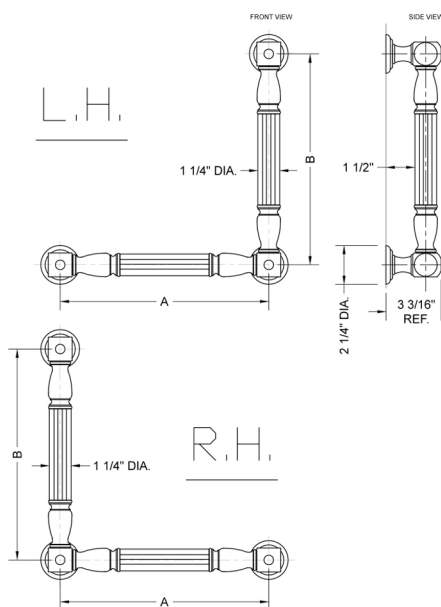

## G21 32H x 24W 90° Right Hand Grab Bar

Model #: **G21-32H-24W-RH-**

### FEATURES:

- ADA compliant when properly installed
- All brass construction, fully polished & plated
- All grab bars can be custom sized. Contact JACLO for pricing & availability
- Optional handshower sliders and toilet paper/wash cloth holders can be added only upon initial order
- Grab bars over 32" REQUIRE a middle post

### SPECIFICATION DRAWING:

BRASS LUXURY GRAB BAR			
PART. #	DESCRIPTION	A H	B W
G21-12H-12W	CENTER TO CENTER	12"	12"
G21-12H-16W	CENTER TO CENTER	12"	16"
G21-12H-24W	CENTER TO CENTER	12"	24"
G21-12H-32W	CENTER TO CENTER	12"	32"
G21-16H-12W	CENTER TO CENTER	16"	12"
G21-16H-16W	CENTER TO CENTER	16"	16"
G21-16H-24W	CENTER TO CENTER	16"	24"
G21-16H-32W	CENTER TO CENTER	16"	32"
G21-24H-12W	CENTER TO CENTER	24"	12"
G21-24H-16W	CENTER TO CENTER	24"	16"
G21-24H-24W	CENTER TO CENTER	24"	24"
G21-24H-32W	CENTER TO CENTER	24"	32"
G21-32H-12W	CENTER TO CENTER	32"	12"
G21-32H-16W	CENTER TO CENTER	32"	16"
G21-32H-24W	CENTER TO CENTER	32"	24"
G21-32H-32W	CENTER TO CENTER	32"	32"