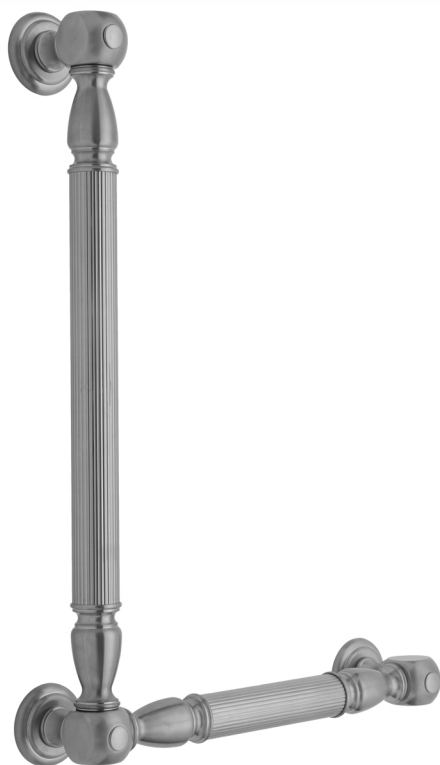

## G21 32H x 24W 90° Right Hand Grab Bar

Model #: **G21-32H-24W-RH-**

### FEATURES:

- ADA compliant when properly installed
- All brass construction, fully polished & plated
- All grab bars can be custom sized. Contact JACLO for pricing & availability
- Optional handshower sliders and toilet paper/wash cloth holders can be added only upon initial order
- Grab bars over 32" REQUIRE a middle post

### AVAILABLE FINISHES:

Polished Chrome (PCH)	Satin Chrome (SC)	Bronze Umber (BU)
Satin Nickel (SN)	Pewter (PEW)	Caramel Bronze (CB)
Polished Nickel (PN)	Antique Brass (AB)	Antique Copper (ACU)
Oil-Rubbed Bronze (ORB)	Polished Brass (PB)	Polished Copper (PCU)
Vintage Bronze (VB)	Satin Brass (SB)	Rose Gold (RG)
Matte Black (MBK)	Satin Gold (SG)	Polished Gold (PG)
Black Nickel (BKN)	Bombay Gold (BG)	Jewelers Gold (JG)
Europa Bronze (EB)	White (WH)	Sedona Beige (SDB)
Tristan Brass (TB)	Unlacquered Brass (ULB)	Satin Cooper (SCU)

### SPECIFICATION DRAWING:

BRASS LUXURY GRAB BAR			
PART. #	DESCRIPTION	A H	B W
G21-12H-12W	CENTER TO CENTER	12"	12"
G21-12H-16W	CENTER TO CENTER	12"	16"
G21-12H-24W	CENTER TO CENTER	12"	24"
G21-12H-32W	CENTER TO CENTER	12"	32"
G21-16H-12W	CENTER TO CENTER	16"	12"
G21-16H-16W	CENTER TO CENTER	16"	16"
G21-16H-24W	CENTER TO CENTER	16"	24"
G21-16H-32W	CENTER TO CENTER	16"	32"
G21-24H-12W	CENTER TO CENTER	24"	12"
G21-24H-16W	CENTER TO CENTER	24"	16"
G21-24H-24W	CENTER TO CENTER	24"	24"
G21-24H-32W	CENTER TO CENTER	24"	32"
G21-32H-12W	CENTER TO CENTER	32"	12"
G21-32H-16W	CENTER TO CENTER	32"	16"
G21-32H-24W	CENTER TO CENTER	32"	24"
G21-32H-32W	CENTER TO CENTER	32"	32"