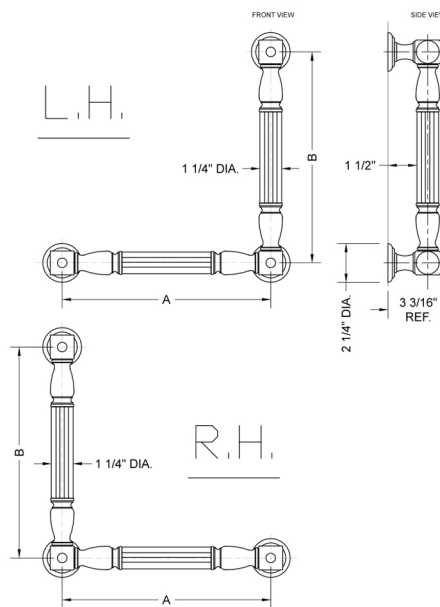

G21 12H x 32W 90° Left Hand Grab Bar

Model #: **G21-12H-32W-LH-**

FEATURES:

- ADA compliant when properly installed
- All brass construction, fully polished & plated
- All grab bars can be custom sized. Contact JACLO for pricing & availability
- Optional handshower sliders and toilet paper/wash cloth holders can be added only upon initial order
- Grab bars over 32" REQUIRE a middle post

SPECIFICATION DRAWING:

BRASS LUXURY GRAB BAR			
PART. #	DESCRIPTION	A H	B W
G21-12H-12W	CENTER TO CENTER	12"	12"
G21-12H-16W	CENTER TO CENTER	12"	16"
G21-12H-24W	CENTER TO CENTER	12"	24"
G21-12H-32W	CENTER TO CENTER	12"	32"
G21-16H-12W	CENTER TO CENTER	16"	12"
G21-16H-16W	CENTER TO CENTER	16"	16"
G21-16H-24W	CENTER TO CENTER	16"	24"
G21-16H-32W	CENTER TO CENTER	16"	32"
G21-24H-12W	CENTER TO CENTER	24"	12"
G21-24H-16W	CENTER TO CENTER	24"	16"
G21-24H-24W	CENTER TO CENTER	24"	24"
G21-24H-32W	CENTER TO CENTER	24"	32"
G21-32H-12W	CENTER TO CENTER	32"	12"
G21-32H-16W	CENTER TO CENTER	32"	16"
G21-32H-24W	CENTER TO CENTER	32"	24"
G21-32H-32W	CENTER TO CENTER	32"	32"