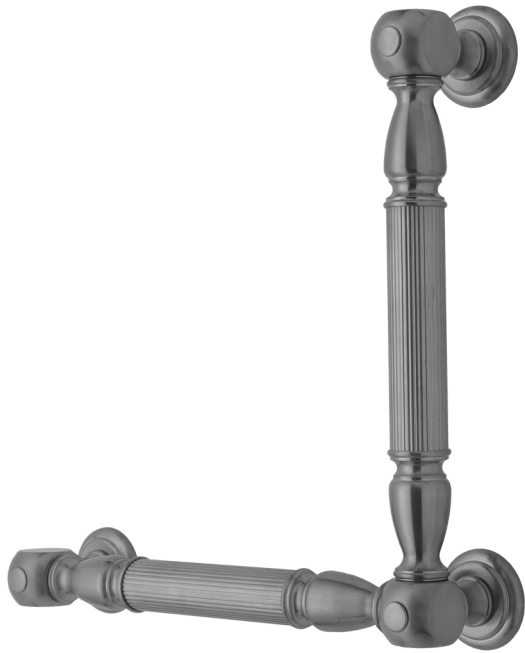

G21 12H x 32W 90° Left Hand Grab Bar

Model #: **G21-12H-32W-LH-**

FEATURES:

- ADA compliant when properly installed
- All brass construction, fully polished & plated
- All grab bars can be custom sized. Contact JACLO for pricing & availability
- Optional handshower sliders and toilet paper/wash cloth holders can be added only upon initial order
- Grab bars over 32" REQUIRE a middle post

AVAILABLE FINISHES:

Polished Chrome (PCH)	Satin Chrome (SC)	Bronze Umber (BU)
Satin Nickel (SN)	Pewter (PEW)	Caramel Bronze (CB)
Polished Nickel (PN)	Antique Brass (AB)	Antique Copper (ACU)
Oil-Rubbed Bronze (ORB)	Polished Brass (PB)	Polished Copper (PCU)
Vintage Bronze (VB)	Satin Brass (SB)	Rose Gold (RG)
Matte Black (MBK)	Satin Gold (SG)	Polished Gold (PG)
Black Nickel (BKN)	Bombay Gold (BG)	Jewelers Gold (JG)
Europa Bronze (EB)	White (WH)	Sedona Beige (SDB)
Tristan Brass (TB)	Unlacquered Brass (ULB)	Satin Cooper (SCU)

SPECIFICATION DRAWING:

BRASS LUXURY GRAB BAR			
PART. #	DESCRIPTION	A H	B W
G21-12H-12W	CENTER TO CENTER	12"	12"
G21-12H-16W	CENTER TO CENTER	12"	16"
G21-12H-24W	CENTER TO CENTER	12"	24"
G21-12H-32W	CENTER TO CENTER	12"	32"
G21-16H-12W	CENTER TO CENTER	16"	12"
G21-16H-16W	CENTER TO CENTER	16"	16"
G21-16H-24W	CENTER TO CENTER	16"	24"
G21-16H-32W	CENTER TO CENTER	16"	32"
G21-24H-12W	CENTER TO CENTER	24"	12"
G21-24H-16W	CENTER TO CENTER	24"	16"
G21-24H-24W	CENTER TO CENTER	24"	24"
G21-24H-32W	CENTER TO CENTER	24"	32"
G21-32H-12W	CENTER TO CENTER	32"	12"
G21-32H-16W	CENTER TO CENTER	32"	16"
G21-32H-24W	CENTER TO CENTER	32"	24"
G21-32H-32W	CENTER TO CENTER	32"	32"