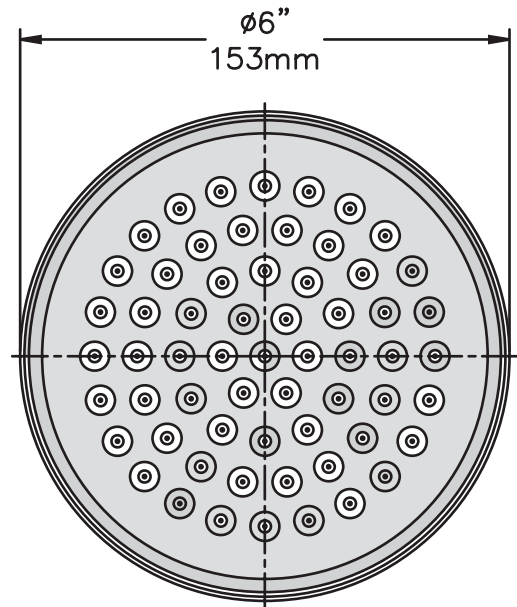

Rain Shower Head, 4-166

Installation Brief

Product Highlights

- 6 inch single mode rain shower head

Need Help?

Contact Symmons customer service at

Phone: (800) 796-6667

Email: gethelp@symmons.com

Monday - Friday 7:30 am - 6:00 pm EST

 Please check Symmons website for technical help, the latest product information and warranty policy.

Website: www.symmons.com/service

Parts Assembly *Rain Shower Head, 4-166*

Dimensions *Rain Shower Head, 4-166*

⚠ WARNING: This product can expose you to chemicals including lead, which is known to the state of California to cause cancer, birth defects, or other reproductive harm. For more information, go to www.P65Warnings.ca.gov.