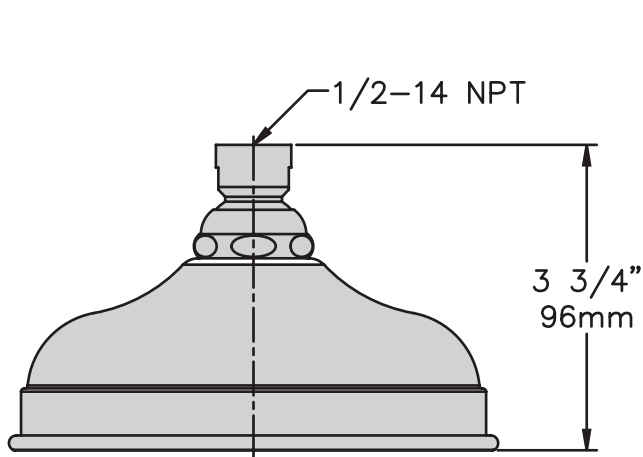

Rain Shower Head, 4-166

Installation Brief

Product Highlights

- 6 inch single mode rain shower head

Need Help?

Contact Symmons customer service at

Phone: (800) 796-6667

Email: gethelp@symmons.com

Monday - Friday 7:30 am - 6:00 pm EST

 Please check Symmons website for technical help, the latest product information and warranty policy.

Website: www.symmons.com/service

Parts Assembly *Rain Shower Head, 4-166*

Dimensions *Rain Shower Head, 4-166*

⚠ WARNING: This product can expose you to chemicals including lead, which is known to the state of California to cause cancer, birth defects, or other reproductive harm. For more information, go to www.P65Warnings.ca.gov.