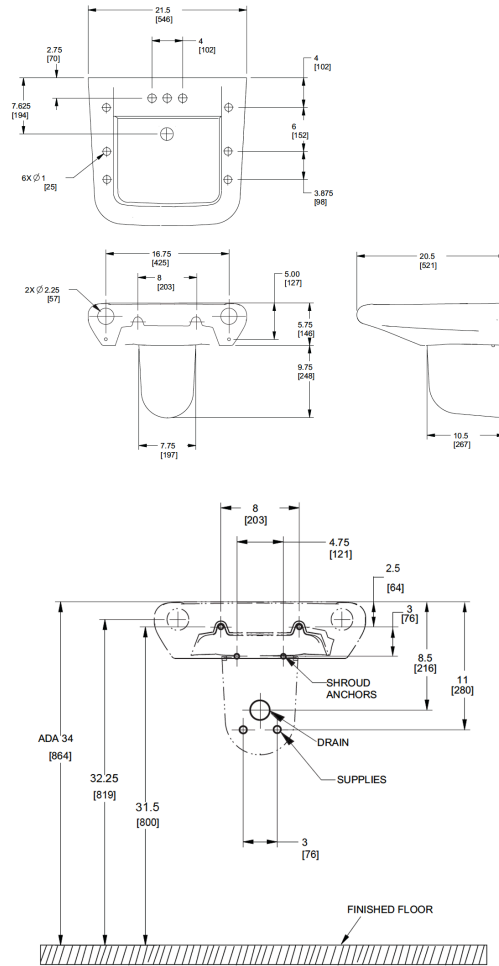

CODE NUMBER

3873065

DESCRIPTION

Vitreous China Wall-Mounted Ledgeback Lavatory.

DETAILS

- Centerset: 4"
- Nominal Dimensions: 20 64/125" x 21 62/125" x 5 187/250" (521 x 546 x 146mm)

FEATURES

- White Vitreous China
- Wall mounted, ledgeback
- Rear overflow
- 4" (102mm) centerset
- Carrier not included
- Mounting hardware included
- 21 ½" x 20" (546 mm x 508 mm)
- Meets requirements for Texas Accessibility Standards (TAS)

OPTIONAL CERAMIC SHROUD

- White vitreous china
- 7¾" x 10 ½" x 9¾" (197 mm x 267 mm x 248 mm)
- Mounting hardware included
- Must be specified separately Model SS-27, code 387678

DOWNLOADS

- [SS-3X65 Installation Instructions](#)
- [Vitreous China Lavatories Repair and Maintenance Guide](#)
- [Additional Downloads](#)

ROUGH-IN

Shown with optional SS-27-A shroud

COMPLIANCES & CERTIFICATIONS

(ADA Compliant, cUPC Certified)

NOTES

All information contained within this document subject to change without notice.

All vitreous china dimensions shown in these drawings are nominal and not to scale. Dimensions can vary within the tolerances established in the governing ASME A112.19.2/CSA B45.1 standard. It is important to consider this when planning rough-in and plumbing layouts.