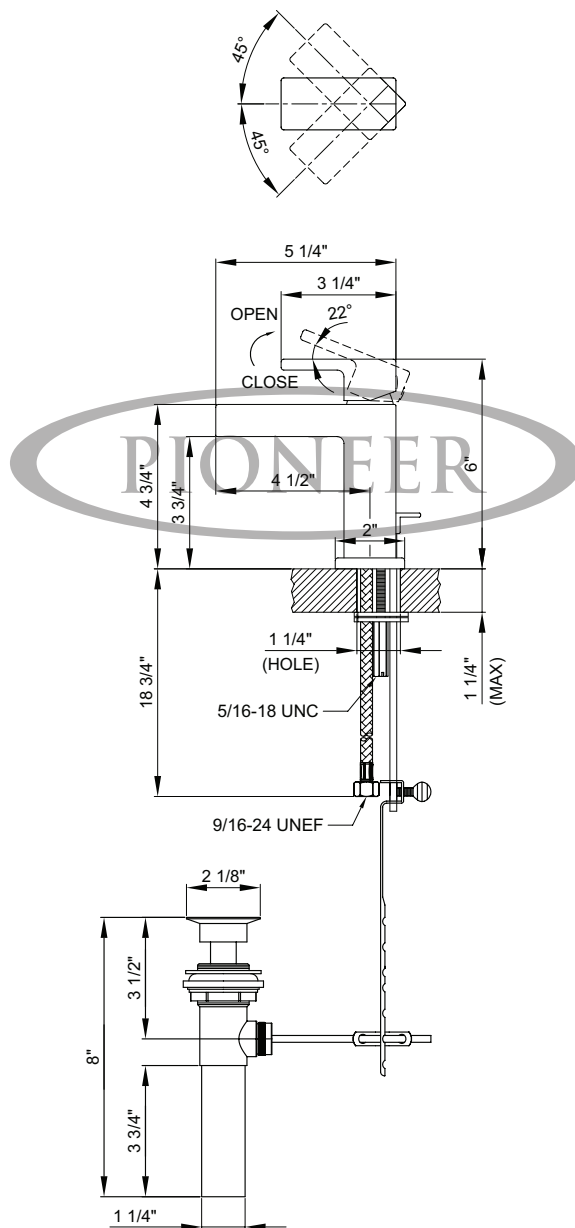

Pioneer Faucets
STYLE THAT WORKS

3MO170
Mod Series

Single Handle Lavatory Faucet

- Metal Lever Handle
- Trough Spout
- 4-1/2" Reach
- Ceramic Disc Cartridge
- 1-Hole Installation
- Brass Pop-Up Drain Assembly
- Easy-Install 18" Flex Supply Lines With 3/8" Connections
- With 1.2 GPM Flow Rate

Code and Standards

ADA: Compliance to ICC/ANSI A117.1
(Lever Handle Only)

Finish Options:
Chrome-Default
Brushed Nickel-BN
Matte Black-MB
Brushed Gold-BG

*For other finishes and flow rates offered, please visit our website, email an inquiry to sales@pioneerind.com or contact our sales at 800-338-9468

Brass Pop-Up Drain