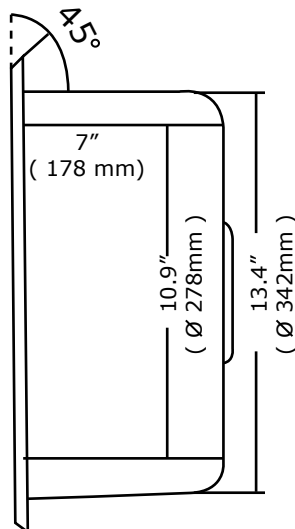

## Bar/Prep Sink Collection

.98"  
( 25mm )

### 14157 Series

For those with an eye for high-end design, this hard working bar sink adds style and charm to kitchen or bar area.

Features: 16.1" outside diameter  
14.8" inside diameter  
7" depth  
2 - 1/2" drain opening  
18 gauge stainless steel

#### Suggested Drain:

**90055.xxx**  
**90125.xxx**

Opella, LLC recommends that the template and the sink be referenced before making any cuts to the countertops.