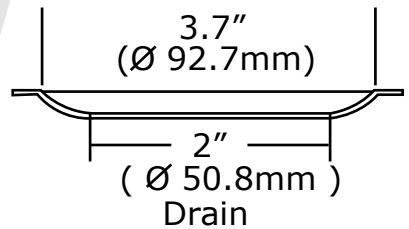

## Bar/Prep Sink Collection

.98"  
( 25mm )

### 14157 Series

For those with an eye for high-end design, this hard working bar sink adds style and charm to kitchen or bar area.

Features: 16.1" outside diameter  
14.8" inside diameter  
7" depth  
2 - 1/2" drain opening  
18 gauge stainless steel