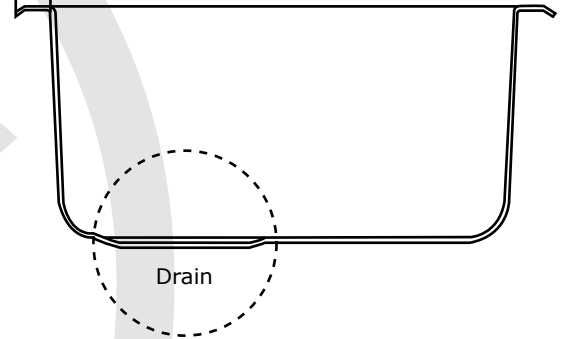

## Bar/Prep Sink Collection

.98"  
( 25mm )

### 14157 Series

For those with an eye for high-end design, this hard working bar sink adds style and charm to kitchen or bar area.

Features: 16.1" outside diameter  
14.8" inside diameter  
7" depth  
2 - 1/2" drain opening  
18 gauge stainless steel