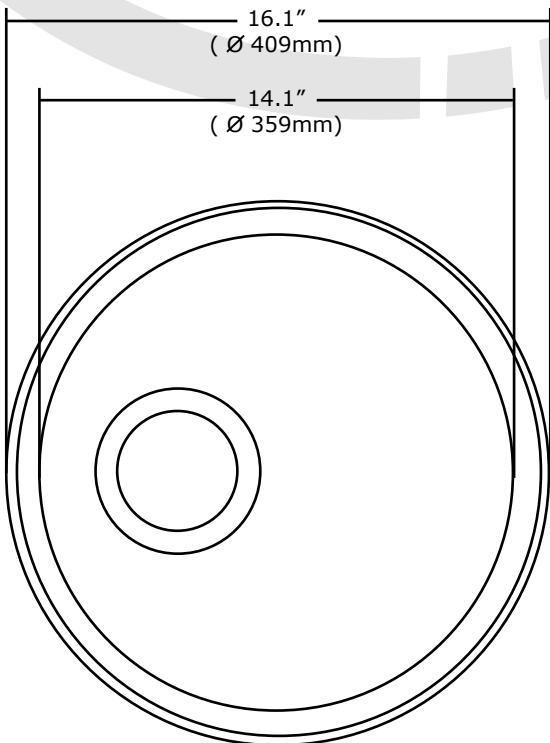

## Bar/Prep Sink Collection

.98"  
( 25mm )

### 14157 Series

For those with an eye for high-end design, this hard working bar sink adds style and charm to kitchen or bar area.

Features: 16.1" outside diameter  
14.8" inside diameter  
7" depth  
2 - 1/2" drain opening  
18 gauge stainless steel

#### Suggested Drain:

**90055.xxx**  
**90125.xxx**

Opella, LLC recommends that the template and the sink be referenced before making any cuts to the countertops.