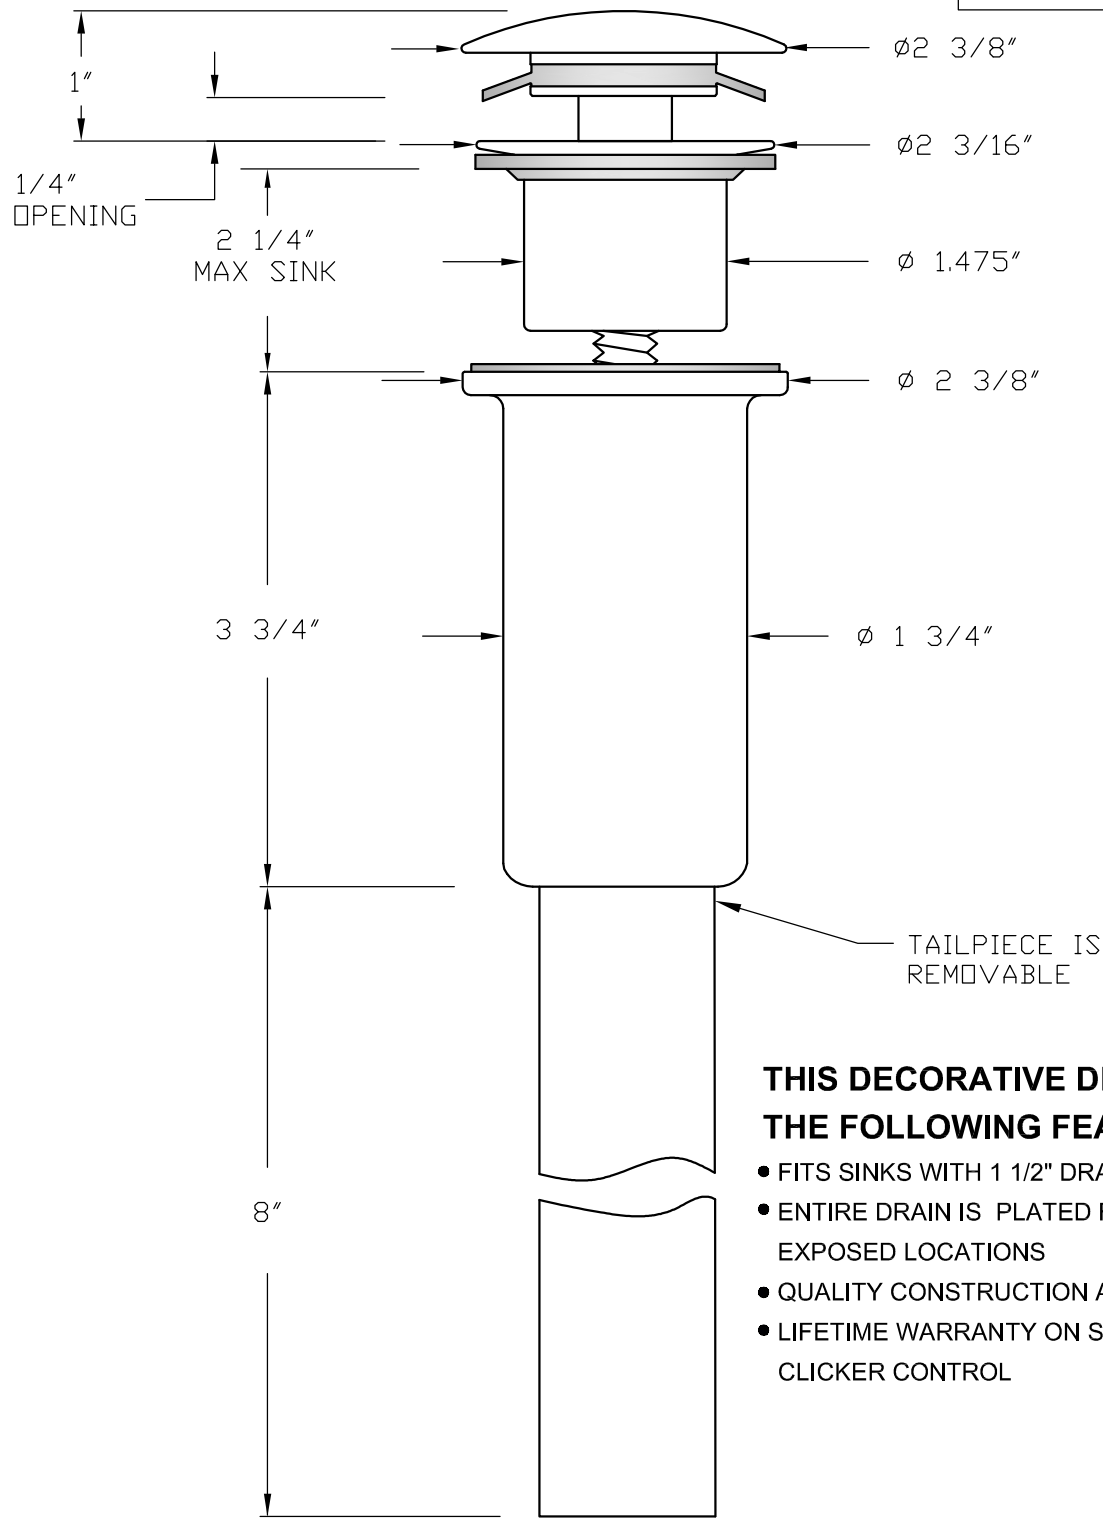

MT745-2 SPECIFICATIONS

DOME TOP DRAIN WITH SOFT TOUCH
CLICKER SEAL FOR SINKS WITHOUT
OVERFLOW

THIS DECORATIVE DRAIN HAS THE FOLLOWING FEATURES:

- FITS SINKS WITH $1 \frac{1}{2}$ " DRAIN OPENING
- ENTIRE DRAIN IS PLATED FOR EXPOSED LOCATIONS
- QUALITY CONSTRUCTION AND 17GA TAILPIECE
- LIFETIME WARRANTY ON SOFT TOUCH CLICKER CONTROL