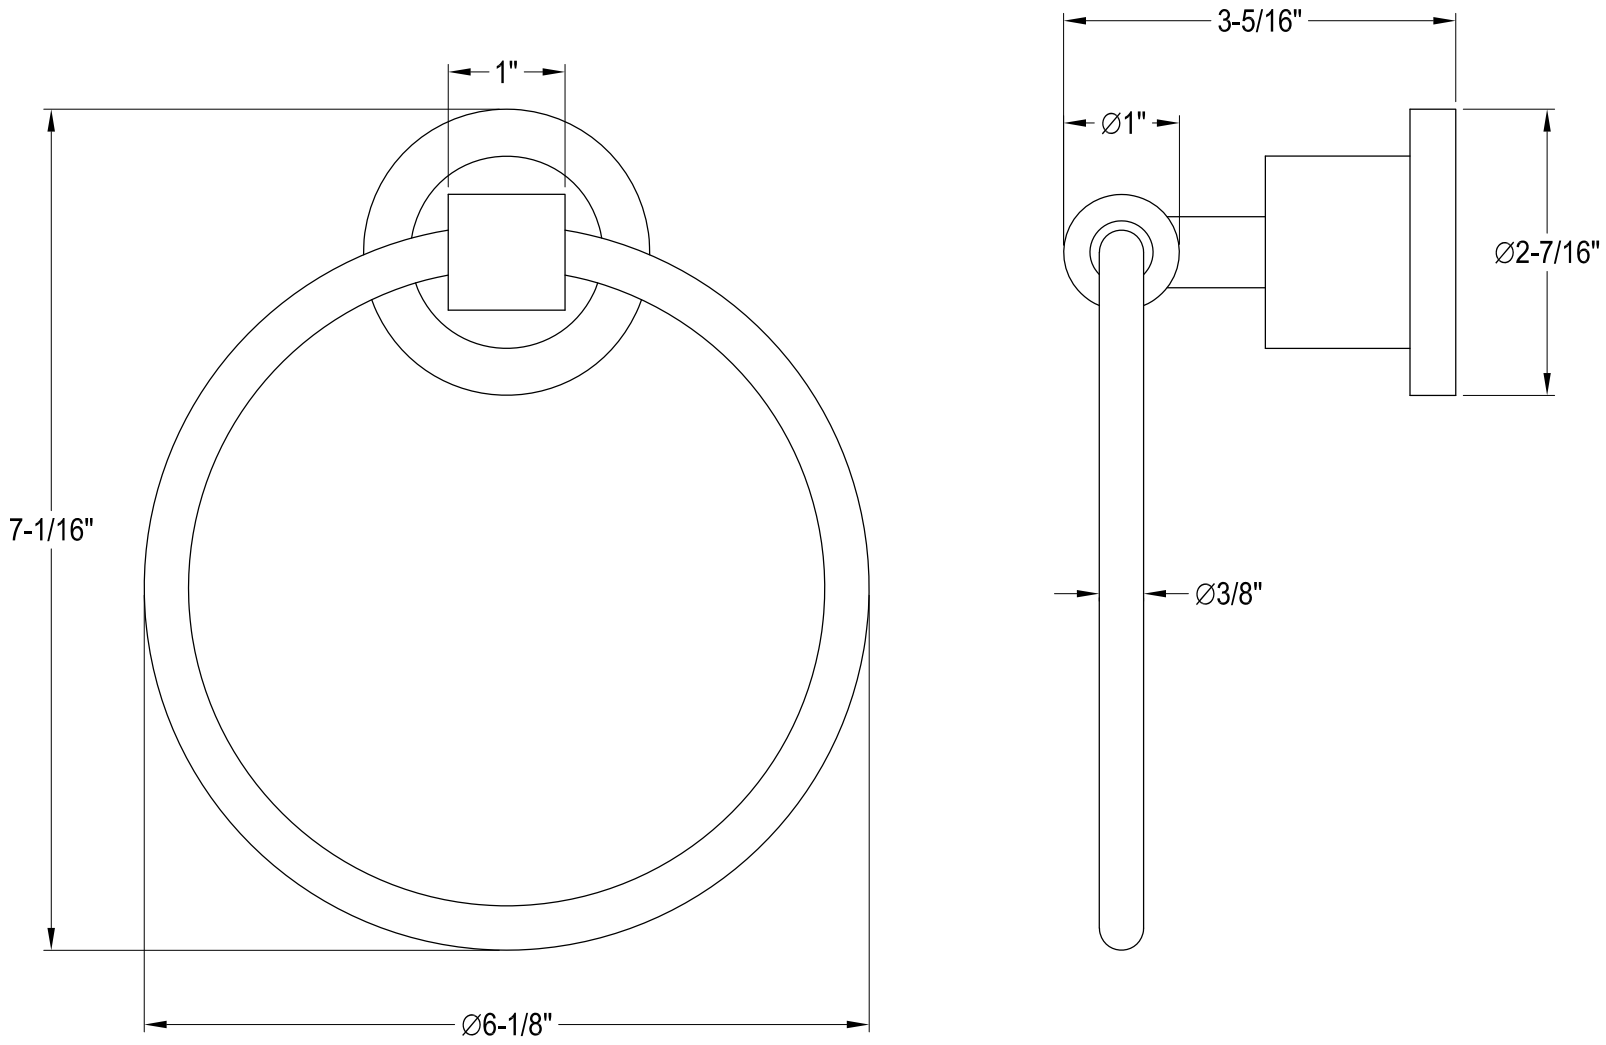

BA8211MB,C,BB,SN,VN

24" Towel Bar

BA8214MB,C,BB,SN,VN

Towel Ring

BA8217MB,C,BB,SN,VN

Robe Hook

BA8218MB,C,BB,SN,VN

Toilet Paper Holder