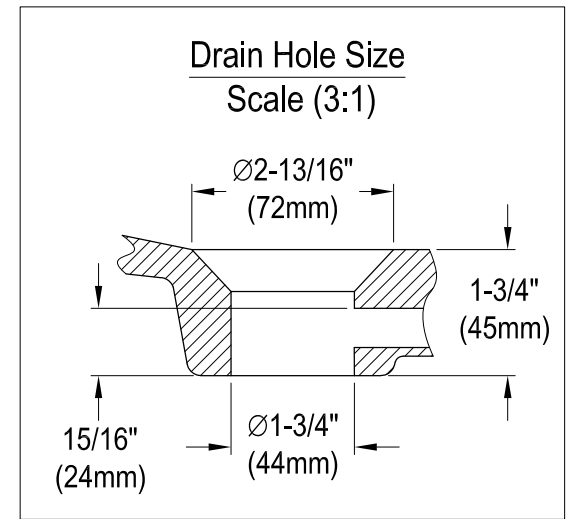

EV2019W38

Semi-Recessed Bathroom Sink

Bracket (2 pcs)
Scale 2:1