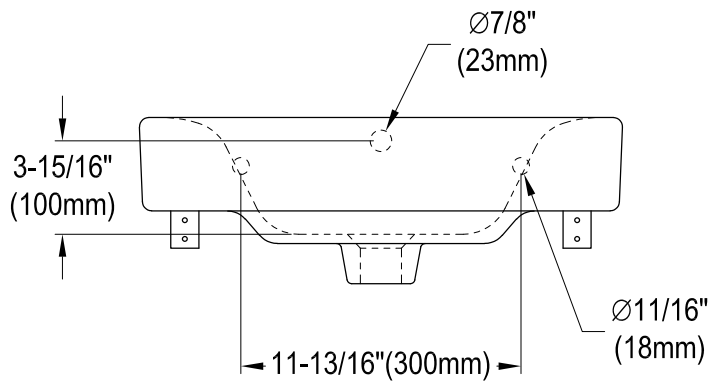

EV2019W38

Semi-Recessed Bathroom Sink

Bracket (2 pcs)
Scale 2:1