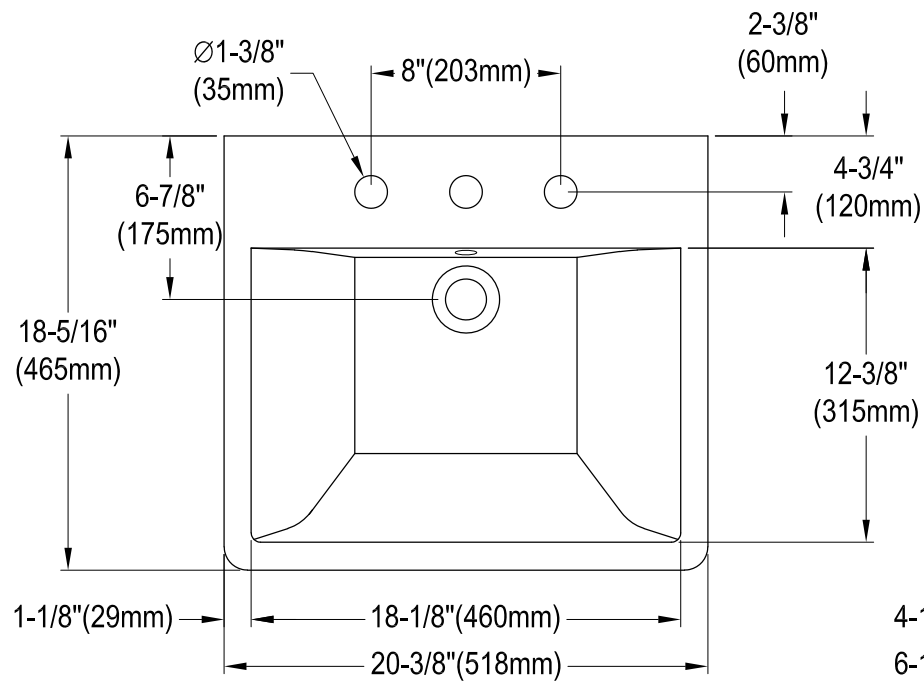

EV2019W38

Semi-Recessed Bathroom Sink

Bracket (2 pcs)
Scale 2:1