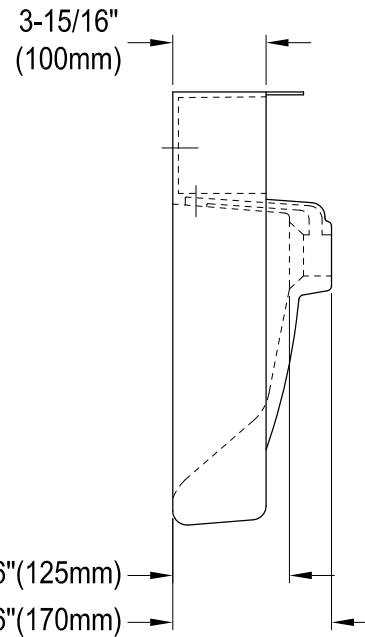

EV2019W38

Semi-Recessed Bathroom Sink

Bracket (2 pcs)
Scale 2:1