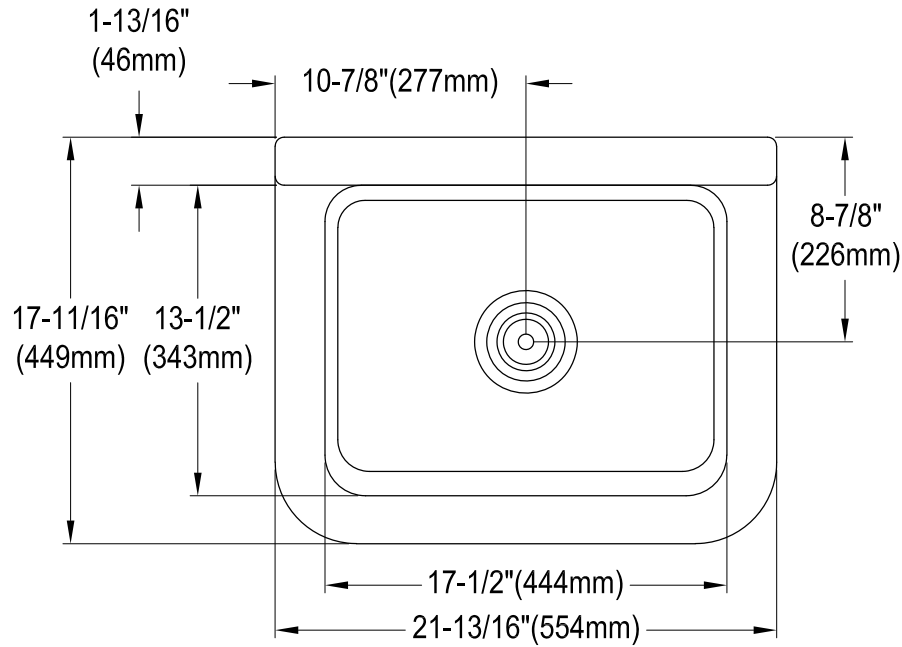

# GPKWS221820

Ceramic Wall Mount Utility Sink

## Drain Hole Size

Scale 2:1

## Top & Bottom Support Bracket (2 set)