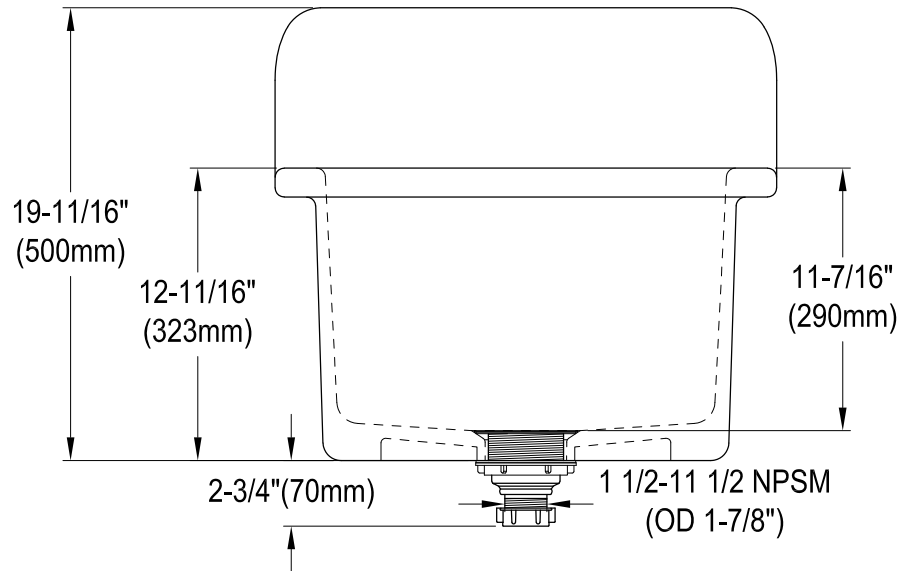

# GPKWS221820

Ceramic Wall Mount Utility Sink

## Drain Hole Size

Scale 2:1

## Top & Bottom Support Bracket (2 set)