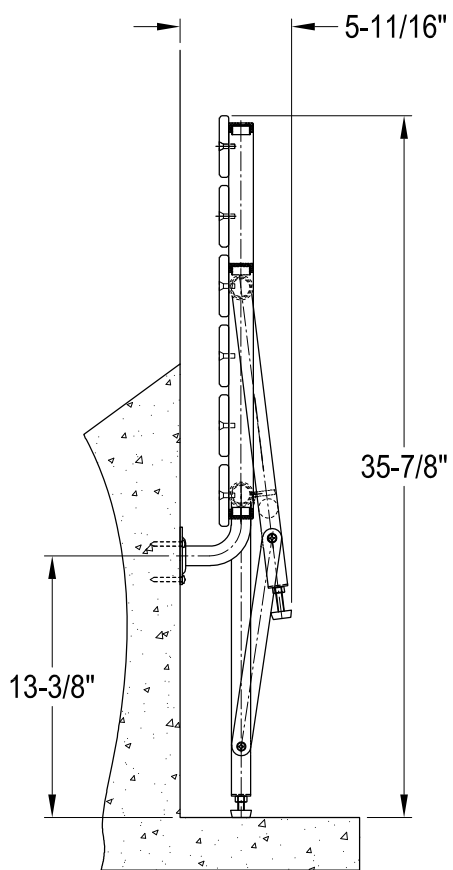

KBSS2821P, MW

Wall Mounted Fold Down Shower Seat With Legs Support

M8 x 50 (4 pcs)

Folded Up View