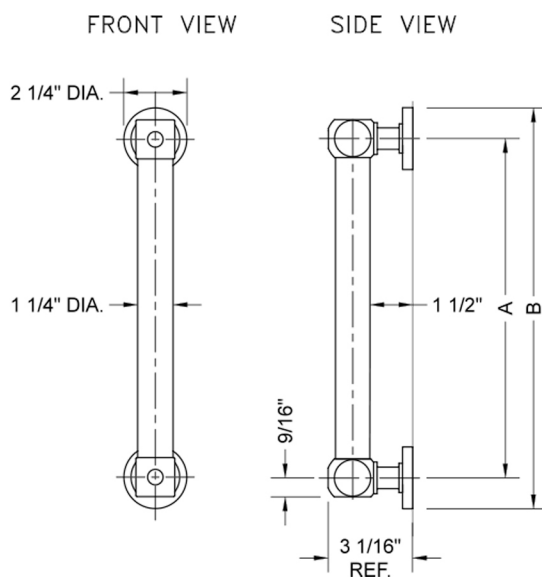

## 24" G70 Straight Grab Bar

Model #: G70-24-

### FEATURES:

- ADA compliant when properly installed
- All brass construction, fully polished & plated
- All grab bars can be custom sized. Contact JACLO for pricing & availability
- Optional handshower sliders and toilet paper/wash cloth holders can be added only upon initial order
- Grab bars over 32" REQUIRE a middle post

### SPECIFICATION DRAWING:

BRASS LUXURY GRAB BARS			
PART. #	DESCRIPTION	A	B
G70-12-XX	12" GRAB BAR	12"	14 1/4"
G70-16-XX	16" GRAB BAR	16"	18 1/4"
G70-18-XX	18" GRAB BAR	18"	20 1/4"
G70-24-XX	24" GRAB BAR	24"	26 1/4"
G70-32-XX	32" GRAB BAR	32"	34 1/4"
<i>*NOTE: GRAB BARS OVER 32" REQUIRE A MIDDLE POST</i>			
G70-36-XX	36" GRAB BAR	36"	38 1/4"
G70-42-XX	42" GRAB BAR	42"	44 1/4"
G70-48-XX	48" GRAB BAR	48"	50 1/4"
G70-60-XX	60" GRAB BAR	60"	62 1/4"