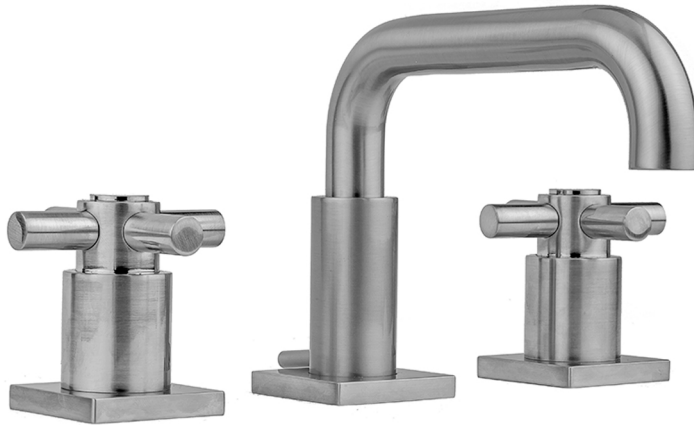

Downtown Contempo Faucet with Square Escutcheons & Contempo Cross Handles -1.2 GPM

Model #: 8883-SQC-1.2-

FEATURES:

- All brass 8" - 12" widespread faucet includes brass pop-up drain with overflow
- 1/4 turn ceramic valves
- Low Profile Swivel Spout (For Stationary Spout option, contact JACLO)
- Available Flow Rates: 1.5, 1.2 & 0.5 GPM. Additional flow rate (aerator) options available. Contact JACLO.
- 5 3/4" spout reach
- Spout Hole Size: 1 1/2" - 1 7/8"
- Valve Hole Size: 1 1/8" - 1 5/8"

AVAILABLE FINISHES:

Polished Chrome (PCH)	Satin Chrome (SC)	Bronze Umber (BU)
Satin Nickel (SN)	Pewter (PEW)	Caramel Bronze (CB)
Polished Nickel (PN)	Antique Brass (AB)	Antique Copper (ACU)
Oil-Rubbed Bronze (ORB)	Polished Brass (PB)	Polished Copper (PCU)
Vintage Bronze (VB)	Satin Brass (SB)	Rose Gold (RG)
Matte Black (MBK)	Satin Gold (SG)	Polished Gold (PG)
Black Nickel (BKN)	Bombay Gold (BG)	Jewelers Gold (JG)
Europa Bronze (EB)	White (WH)	Sedona Beige (SDB)
Tristan Brass (TB)	Unlacquered Brass (ULB)	Satin Cooper (SCU)