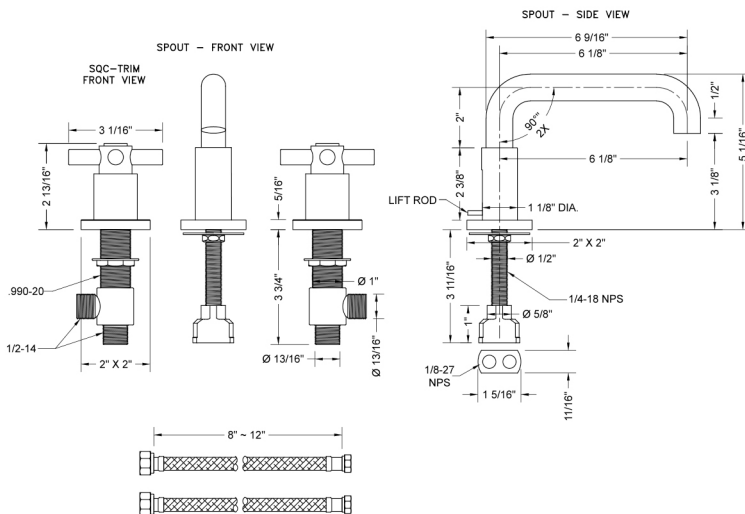

Downtown Contempo Faucet with Square Escutcheons & Contempo Cross Handles -1.2 GPM

Model #: 8883-SQC-1.2-

FEATURES:

- All brass 8" - 12" widespread faucet includes brass pop-up drain with overflow
- 1/4 turn ceramic valves
- Low Profile Swivel Spout (For Stationary Spout option, contact JACLO)
- Available Flow Rates: 1.5, 1.2 & 0.5 GPM. Additional flow rate (aerator) options available. Contact JACLO.
- 5 3/4" spout reach
- Spout Hole Size: 1 1/2" - 1 7/8"
- Valve Hole Size: 1 1/8" - 1 5/8"

SPECIFICATION DRAWING:

AVAILABLE HANDLES:

COMPLIANCES:

CEC

Complies with: ASME A112.18.1-2012/CSA B125.1-12