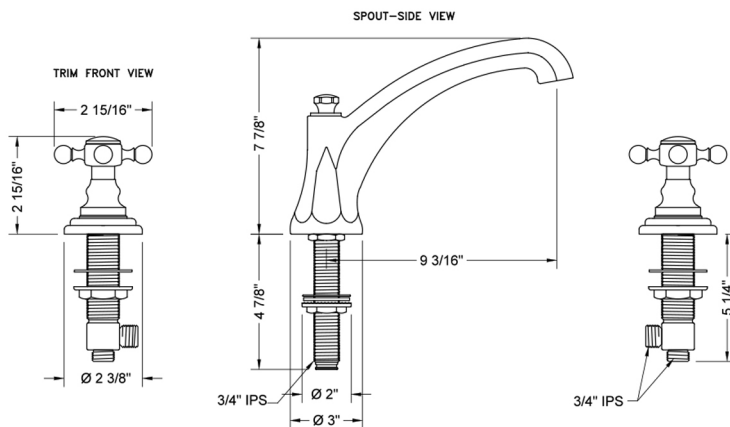

Westfield Roman Tub Set with High Spout and Ball Cross Handles

Model #: 6972-T678-TRIM-

FEATURES:

- All brass roman deck mount tub set trim
- Quick connect/disconnect spout
- Stationary spout with full flow aerator
- Spout Hole Size Min-Max: 1 1/8" - 1 3/4"
- Valve Hole Size Min-Max: 1 1/4" - 1 3/8"
- Both standard metal & porcelain buttons are included for handles
- Requires J-6912 rough in kit

SPECIFICATION DRAWING:

* SPEC SHOWN WITH ROUGH KIT
SOLD SEPARATELY

AVAILABLE HANDLES: