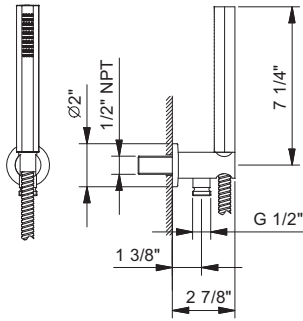

Art. 5943U

Wall-mount handshower set

- VENEZIA hexagonal
- Metal construction
- Anti-lime scale system
- 58" metal hose
- Water outlet with shower holder
- Round escutcheon
- 1/2" Male NPT fittings
- Water flow restricted to 1.8 GPM

Finishes:

- ☐ **Chrome** 29 02 5943U
- ☐ **Nickel PVD** 29 95 5943U
- ☐ **Matte Gun Metal PVD** 29 P5 5943U
- ☐ **Matte British Gold PVD** 29 P6 5943U
- ☐ **Matte Copper PVD** 29 P9 5943U
- ☐ **Gold Plus** 29 01 5943U

Project:

Room:

Date:

Comments:

Certifications/Awards: