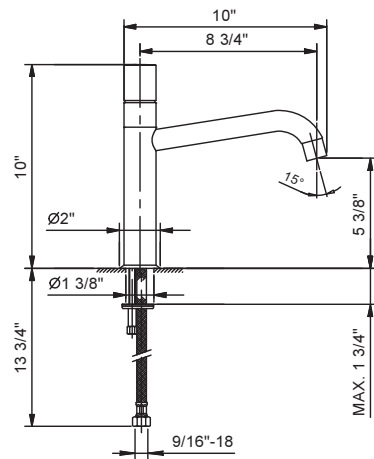

Art. 1651U

Single-control kitchen mixer, cylindrical handle

- 8 3/4" spout projection
- Swivel spout
- Ceramic disc cartridge
- Flexible supply lines
- Handle included

Finishes:

☐ **Chrome**

50 02 1651U

Project:

Room:

Date:

Comments:

Certifications/Awards: