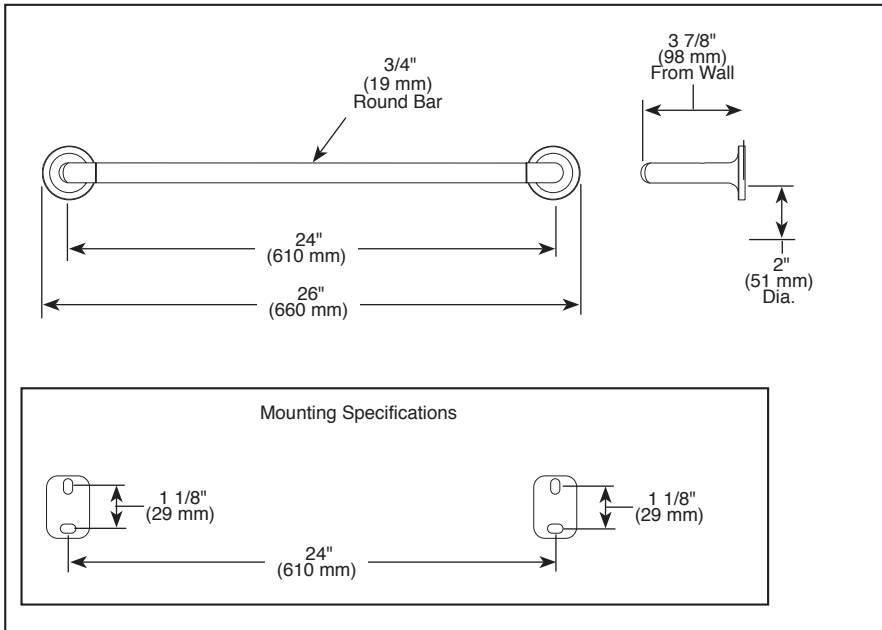

## ACCESSORIES

- Odin™ Bath Collection
- 24" Towel Bar

692475▲

Submitted Model No.: \_\_\_\_\_

Specific Features: \_\_\_\_\_

### STANDARD SPECIFICATIONS:

- Wood blocking is preferable behind all wall surfaces. If wood blocking is not available, try finding a wood stud to anchor at least one end of this accessory.
- Mounting hardware and mounting instructions included with product.
- Note: Plastic anchors, screw, toggle bolts, and mounting brackets are included with the mounting hardware.