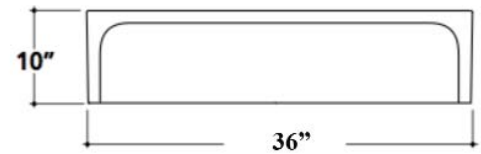

**36" MILLWOOD DOUBLE  
BOWL FARMER SINK**

Cat. No.  
FSDB1554

**Features:**

- ▶ Fine Fire Clay for Durability
- ▶ Finished on all 4 sides
- ▶ Arched front features small bowl on right
- ▶ Accommodates 3-1/2" drain
- ▶ Rim is 1-3/8"
- ▶ Features 2 bowls, one large and one smaller
- ▶ Low divide between basin

**Colors:**

- BQ** Bisque
- WH** White

**Compliance Certification**  
 Meets or exceeds the following specifications: ASME 112.19.2.2013 for fine fire clay for durability.

W: 36"

D: 18-1/8"

H: 10"

**Interior Dimensions:**

**Large**

Basin Interior: 17-3/8" W x 15-1/4" D  
 Basin Depth: 7"

**Small**

Basin Interior: 13-3/4" W x 15-1/4" D  
 Basin Depth: 7"

Dimensions of fixture are nominal and may vary within the range of tolerances established by ANSI Standard A112.19.2.2013. Dimensions and specifications subject to change without notice.