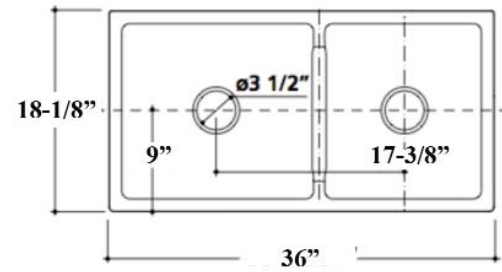

**Colors:**

- BQ** Bisque
- WH** White

**Compliance Certification**  
 Meets or exceeds the following specifications: ASME 112.19.2.2013 for fine fire clay for durability.

W: 36"

D: 18-1/8"

H: 10"

**Interior Dimensions:**

**Large**

Basin Interior: 17-3/8" W x 15-1/4" D  
 Basin Depth: 7"

**Small**

Basin Interior: 13-3/4" W x 15-1/4" D  
 Basin Depth: 7"

Dimensions of fixture are nominal and may vary within the range of tolerances established by ANSI Standard A112.19.2.2013. Dimensions and specifications subject to change without notice.