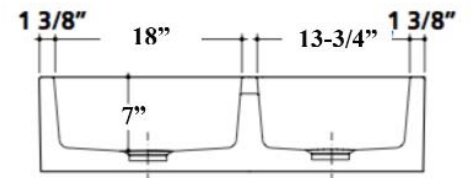

**Colors:**

- BQ** Bisque
- WH** White

**Compliance Certification**  
 Meets or exceeds the following specifications: ASME 112.19.2.2013 for fine fire clay for durability.

W: 36"

D: 18-1/8"

H: 10"

**Interior Dimensions:**

**Large**

Basin Interior: 17-3/8" W x 15-1/4" D  
 Basin Depth: 7"

**Small**

Basin Interior: 13-3/4" W x 15-1/4" D  
 Basin Depth: 7"

Dimensions of fixture are nominal and may vary within the range of tolerances established by ANSI Standard A112.19.2.2013. Dimensions and specifications subject to change without notice.