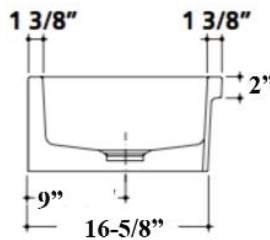

**Colors:**

- BQ** Bisque
- WH** White

**Compliance Certification**  
 Meets or exceeds the following specifications: ASME 112.19.2.2013 for fine fire clay for durability.

W: 36"

D: 18-1/8"

H: 10"

**Interior Dimensions:**

**Large**

Basin Interior: 17-3/8" W x 15-1/4" D  
 Basin Depth: 7"

**Small**

Basin Interior: 13-3/4" W x 15-1/4" D  
 Basin Depth: 7"

Dimensions of fixture are nominal and may vary within the range of tolerances established by ANSI Standard A112.19.2.2013. Dimensions and specifications subject to change without notice.