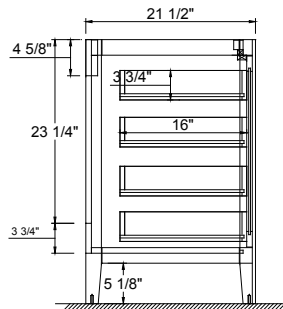

Dimensions

Front

Back

Side

Top

Features :

- Solid Wood & Hardwood Construction
- 9 Soft-close Drawers
- 2 Soft-close Doors
- Brushed nickel hardware
- Adjustable leg levelers
- cUPC Undermount Basin

Dimensions:

- 48"×22"×34 1/8" (With Top)
- 47"×21 1/2"×33 3/8" (Vanity Only)

Vanity Finish:

- White (W)
- Sapphire Gray (SG)

Countertop:

- Italian carrara white marble (CW)

Certification:

CARB P2

Countertop & Sink

Dimensions:

Countertop: 48"×22"×0.75"

Rectangle undermount basin: 20.1"×15.2"×7.5"