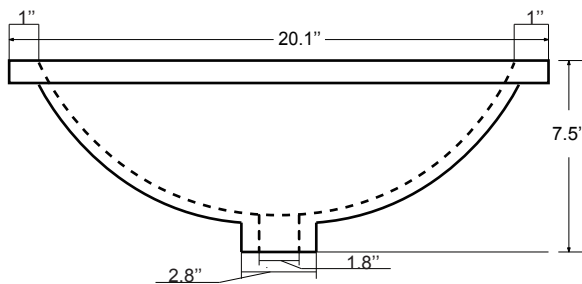

Dimensions

Front

Back

Side

Top

Features :

- Solid Wood & Hardwood Construction
- 9 Soft-close Drawers
- 2 Soft-close Doors
- Brushed nickel hardware
- Adjustable leg levelers
- cUPC Undermount Basin

Dimensions:

- 48"×22"×34 1/8" (With Top)
- 47"×21 1/2"×33 3/8" (Vanity Only)

Vanity Finish:

- White (W)
- Sapphire Gray (SG)

Countertop:

- Italian carrara white marble (CW)

Certification:

CARB P2

Countertop & Sink

Dimensions:

Countertop: 48"×22"×0.75"

Rectangle undermount basin: 20.1"×15.2"×7.5"