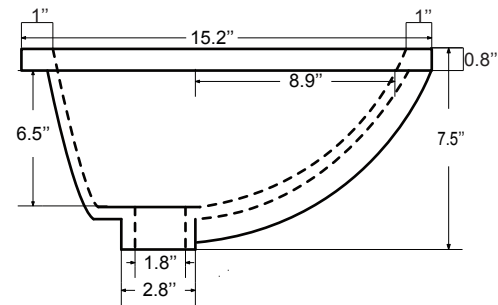

Dimensions

Front

Back

Side

Top

Features :

- Solid Wood & Hardwood Construction
- 9 Soft-close Drawers
- 2 Soft-close Doors
- Brushed nickel hardware
- Adjustable leg levelers
- cUPC Undermount Basin

Dimensions:

- 48"×22"×34 1/8" (With Top)
- 47"×21 1/2"×33 3/8" (Vanity Only)

Vanity Finish:

- White (W)
- Sapphire Gray (SG)

Countertop:

- Italian carrara white marble (CW)

Certification:

CARB P2

Countertop & Sink

Dimensions:

Countertop: 48"×22"×0.75"

Rectangle undermount basin: 20.1"×15.2"×7.5"