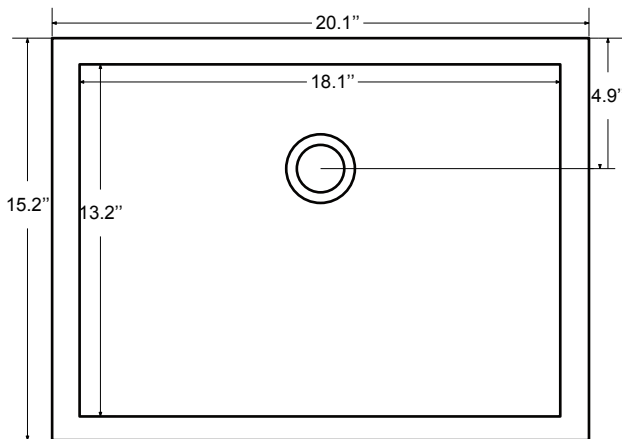

Dimensions

Front

Back

Side

Top

Features :

- Solid Wood & Hardwood Construction
- 9 Soft-close Drawers
- 2 Soft-close Doors
- Brushed nickel hardware
- Adjustable leg levelers
- cUPC Undermount Basin

Dimensions:

- 48"×22"×34 1/8" (With Top)
- 47"×21 1/2"×33 3/8" (Vanity Only)

Vanity Finish:

- White (W)
- Sapphire Gray (SG)

Countertop:

- Italian carrara white marble (CW)

Certification:

CARB P2

Countertop & Sink

Dimensions:

Countertop: 48"×22"×0.75"

Rectangle undermount basin: 20.1"×15.2"×7.5"