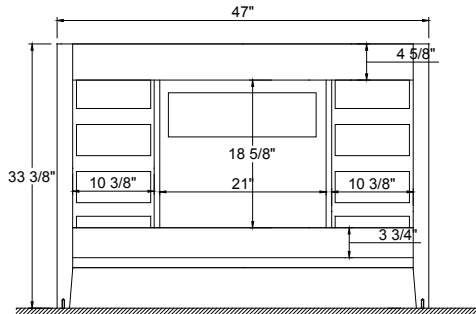

Dimensions

Front

Back

Side

Top

Features :

- Solid Wood & Hardwood Construction
- 9 Soft-close Drawers
- 2 Soft-close Doors
- Brushed nickel hardware
- Adjustable leg levelers
- cUPC Undermount Basin

Dimensions:

- 48"×22"×34 1/8" (With Top)
- 47"×21 1/2"×33 3/8" (Vanity Only)

Vanity Finish:

- White (W)
- Sapphire Gray (SG)

Countertop:

- Italian carrara white marble (CW)

Certification:

CARB P2

Countertop & Sink

Dimensions:

Countertop: 48"×22"×0.75"

Rectangle undermount basin: 20.1"×15.2"×7.5"