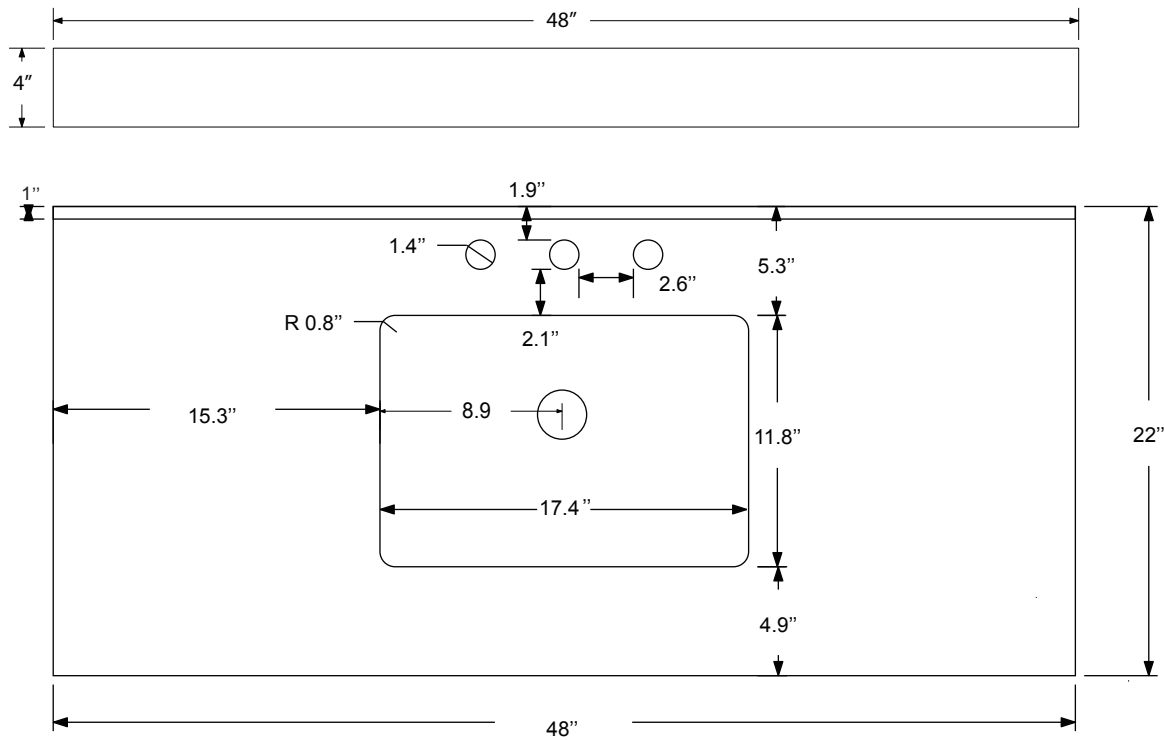

Dimensions

Front

Back

Side

Top

Features :

- Solid Wood & Hardwood Construction
- 9 Soft-close Drawers
- 2 Soft-close Doors
- Brushed nickel hardware
- Adjustable leg levelers
- cUPC Undermount Basin

Dimensions:

- 48"×22"×34 1/8" (With Top)
- 47"×21 1/2"×33 3/8" (Vanity Only)

Vanity Finish:

- White (W)
- Sapphire Gray (SG)

Countertop:

- Italian carrara white marble (CW)

Certification:

CARB P2

Countertop & Sink

Dimensions:

Countertop: 48"×22"×0.75"

Rectangle undermount basin: 20.1"×15.2"×7.5"