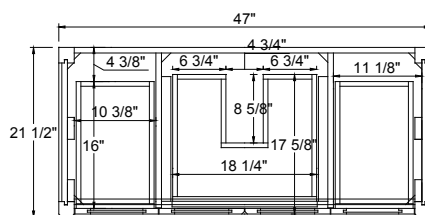

Dimensions

Front

Back

Side

Top

Features :

- Solid Wood & Hardwood Construction
- 9 Soft-close Drawers
- 2 Soft-close Doors
- Brushed nickel hardware
- Adjustable leg levelers
- cUPC Undermount Basin

Dimensions:

- 48"×22"×34 1/8" (With Top)
- 47"×21 1/2"×33 3/8" (Vanity Only)

Vanity Finish:

- White (W)
- Sapphire Gray (SG)

Countertop:

- Italian carrara white marble (CW)

Certification:

CARB P2

Countertop & Sink

Dimensions:

Countertop: 48"×22"×0.75"

Rectangle undermount basin: 20.1"×15.2"×7.5"