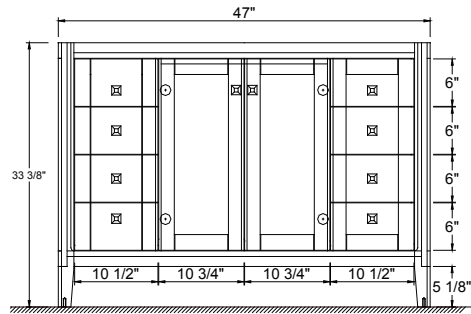

Dimensions

Front

Back

Side

Top

Features :

- Solid Wood & Hardwood Construction
- 9 Soft-close Drawers
- 2 Soft-close Doors
- Brushed nickel hardware
- Adjustable leg levelers
- cUPC Undermount Basin

Dimensions:

- 48"×22"×34 1/8" (With Top)
- 47"×21 1/2"×33 3/8" (Vanity Only)

Vanity Finish:

- White (W)
- Sapphire Gray (SG)

Countertop:

- Italian carrara white marble (CW)

Certification:

CARB P2

Countertop & Sink

Dimensions:

Countertop: 48"×22"×0.75"

Rectangle undermount basin: 20.1"×15.2"×7.5"