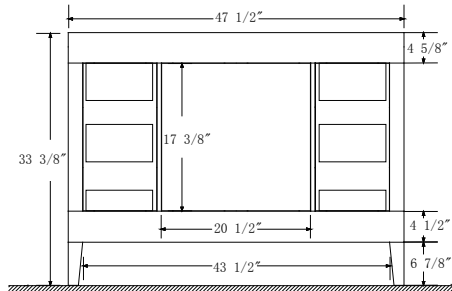

Dimensions

Front

Back

Side

Top

Features:

- Solid Wood & Hardwood Construction
- 6 Soft-close Drawers
- 2 Soft-close Doors
- Brushed nickel hardware
- Adjustable leg levelers
- cUPC Undermount Basin

Dimensions:

- 48"×22"×34 1/8" (With Top)
- 47 1/2"×21 5/8"×33 3/8" (Vanity Only)

Vanity Finish:

- White (W)
- Sapphire Gray (SG)

Countertop:

- Italian carrara white marble (CW)

Certification:

CARB P2

Countertop & Sink

Dimensions:

Countertop: 48"×22"×0.75"

Rectangle undermount basin: 20.1"×15.2"×7.5"