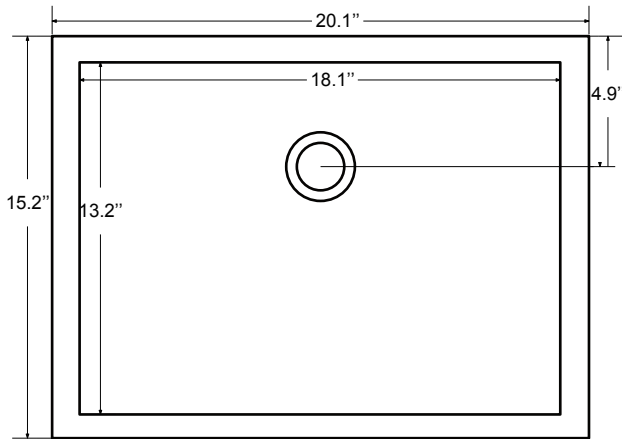

Dimensions

Front

Back

Side

Top

Features:

- Solid Wood & Hardwood Construction
- 6 Soft-close Drawers
- 2 Soft-close Doors
- Brushed nickel hardware
- Adjustable leg levelers
- cUPC Undermount Basin

Dimensions:

- 48"×22"×34 1/8" (With Top)
- 47 1/2"×21 5/8"×33 3/8" (Vanity Only)

Vanity Finish:

- White (W)
- Sapphire Gray (SG)

Countertop:

- Italian carrara white marble (CW)

Certification:

CARB P2

Countertop & Sink

Dimensions:

Countertop: 48"×22"×0.75"

Rectangle undermount basin: 20.1"×15.2"×7.5"