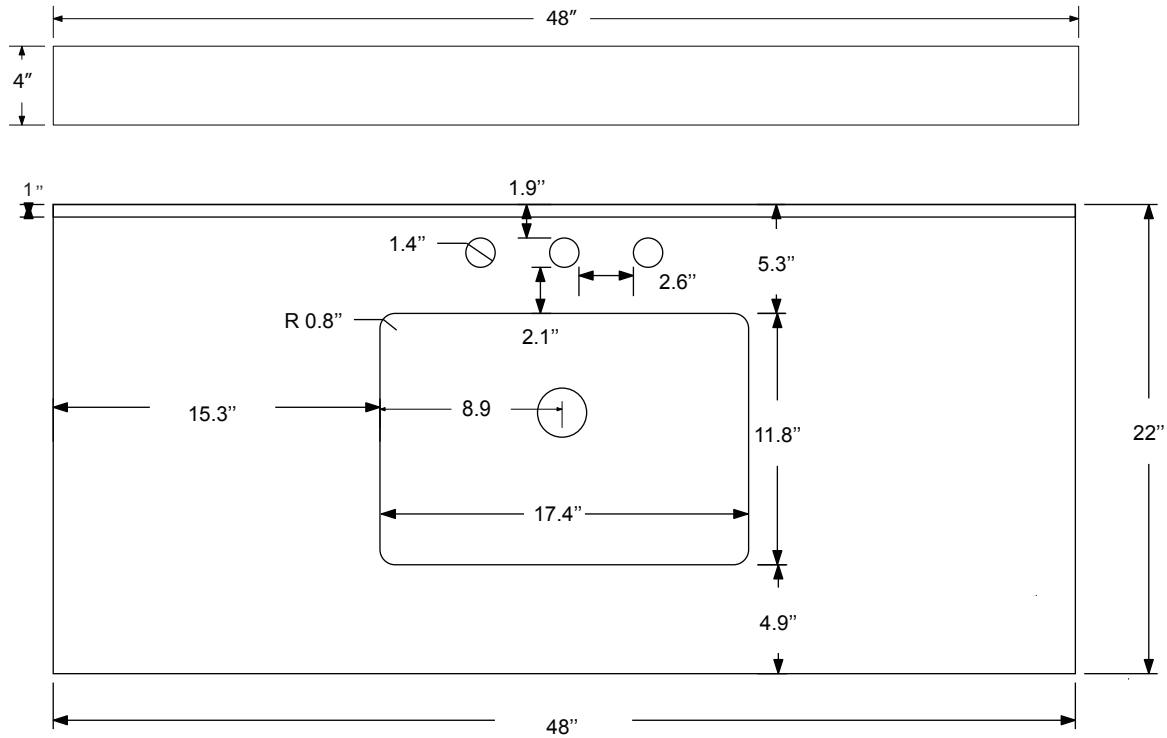

Dimensions

Front

Back

Side

Top

Features:

- Solid Wood & Hardwood Construction
- 6 Soft-close Drawers
- 2 Soft-close Doors
- Brushed nickel hardware
- Adjustable leg levelers
- cUPC Undermount Basin

Dimensions:

- 48"×22"×34 1/8" (With Top)
- 47 1/2"×21 5/8"×33 3/8" (Vanity Only)

Vanity Finish:

- White (W)
- Sapphire Gray (SG)

Countertop:

- Italian carrara white marble (CW)

Certification:

CARB P2

Countertop & Sink

Dimensions:

Countertop: 48"×22"×0.75"

Rectangle undermount basin: 20.1"×15.2"×7.5"