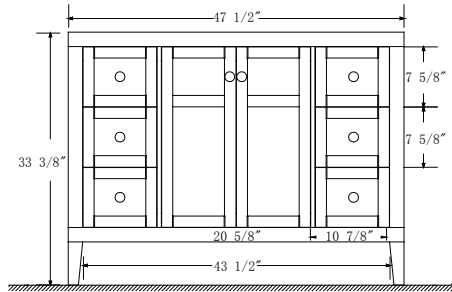

Dimensions

Front

Back

Side

Top

Features:

- Solid Wood & Hardwood Construction
- 6 Soft-close Drawers
- 2 Soft-close Doors
- Brushed nickel hardware
- Adjustable leg levelers
- cUPC Undermount Basin

Dimensions:

- 48"×22"×34 1/8" (With Top)
- 47 1/2"×21 5/8"×33 3/8" (Vanity Only)

Vanity Finish:

- White (W)
- Sapphire Gray (SG)

Countertop:

- Italian carrara white marble (CW)

Certification:

CARB P2

Countertop & Sink

Dimensions:

Countertop: 48"×22"×0.75"

Rectangle undermount basin: 20.1"×15.2"×7.5"