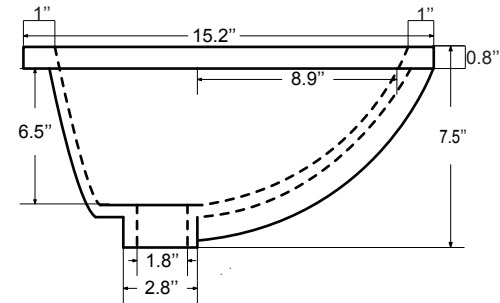

Dimensions

Front

Back

Side

Top

Features:

- Solid Wood & Hardwood Construction
- 6 Soft-close Drawers
- 2 Soft-close Doors
- Brushed nickel hardware
- Adjustable leg levelers
- cUPC Undermount Basin

Dimensions:

- 48"×22"×34 1/8" (With Top)
- 47 1/2"×21 5/8"×33 3/8" (Vanity Only)

Vanity Finish:

- White (W)
- Sapphire Gray (SG)

Countertop:

- Italian carrara white marble (CW)

Certification:

CARB P2

Countertop & Sink

Dimensions:

Countertop: 48"×22"×0.75"

Rectangle undermount basin: 20.1"×15.2"×7.5"