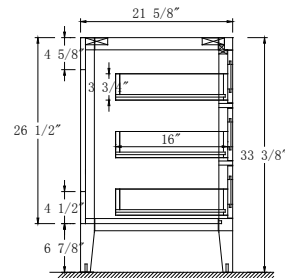

Dimensions

Front

Back

Side

Top

Features:

- Solid Wood & Hardwood Construction
- 6 Soft-close Drawers
- 2 Soft-close Doors
- Brushed nickel hardware
- Adjustable leg levelers
- cUPC Undermount Basin

Dimensions:

- 48"×22"×34 1/8" (With Top)
- 47 1/2"×21 5/8"×33 3/8" (Vanity Only)

Vanity Finish:

- White (W)
- Sapphire Gray (SG)

Countertop:

- Italian carrara white marble (CW)

Certification:

CARB P2

Countertop & Sink

Dimensions:

Countertop: 48"×22"×0.75"

Rectangle undermount basin: 20.1"×15.2"×7.5"