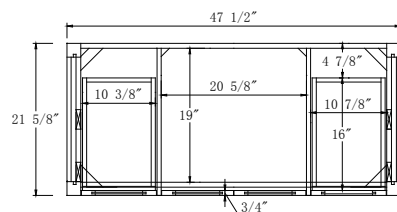

Dimensions

Front

Back

Side

Top

Features:

- Solid Wood & Hardwood Construction
- 6 Soft-close Drawers
- 2 Soft-close Doors
- Brushed nickel hardware
- Adjustable leg levelers
- cUPC Undermount Basin

Dimensions:

- 48"×22"×34 1/8" (With Top)
- 47 1/2"×21 5/8"×33 3/8" (Vanity Only)

Vanity Finish:

- White (W)
- Sapphire Gray (SG)

Countertop:

- Italian carrara white marble (CW)

Certification:

CARB P2

Countertop & Sink

Dimensions:

Countertop: 48"×22"×0.75"

Rectangle undermount basin: 20.1"×15.2"×7.5"