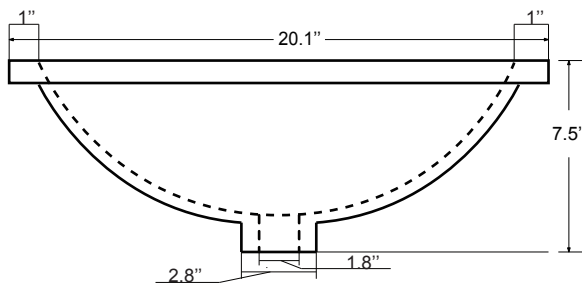

Dimensions

Front

Back

Side

Top

Features:

- Solid Wood & Hardwood Construction
- 6 Soft-close Drawers
- 2 Soft-close Doors
- Brushed nickel hardware
- Adjustable leg levelers
- cUPC Undermount Basin

Dimensions:

- 48"×22"×34 1/8" (With Top)
- 47 1/2"×21 5/8"×33 3/8" (Vanity Only)

Vanity Finish:

- White (W)
- Sapphire Gray (SG)

Countertop:

- Italian carrara white marble (CW)

Certification:

CARB P2

Countertop & Sink

Dimensions:

Countertop: 48"×22"×0.75"

Rectangle undermount basin: 20.1"×15.2"×7.5"