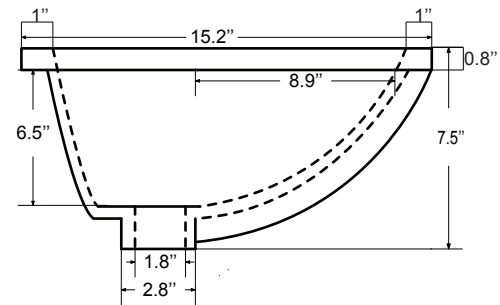

Countertop & Sink

Dimensions:

Countertop: 48"×22"×0.75"

Rectangle undermount basin: 20.1"×15.2"×7.5"