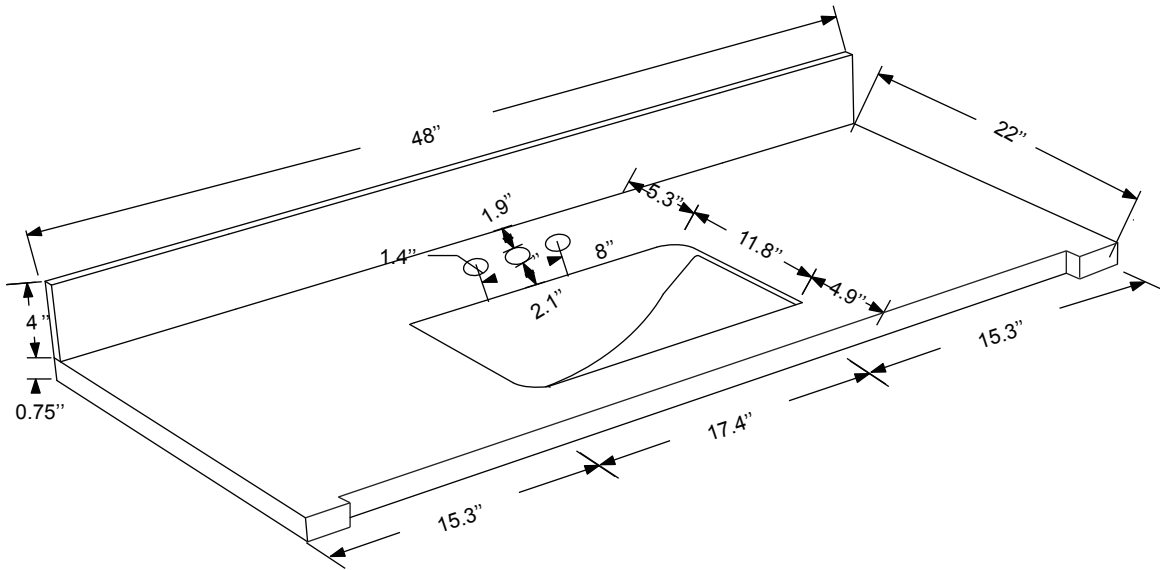

Countertop & Sink

Dimensions:

Countertop: 48"×22"×0.75"

Rectangle undermount basin: 20.1"×15.2"×7.5"