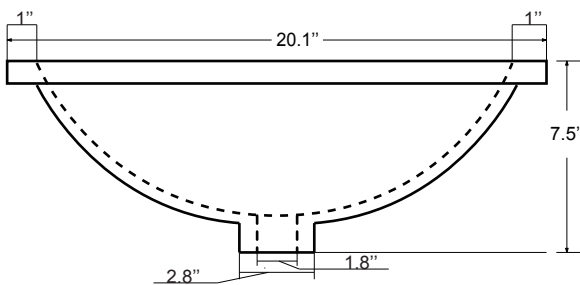

Countertop & Sink

Dimensions:

Countertop: 48"×22"×0.75"

Rectangle undermount basin: 20.1"×15.2"×7.5"