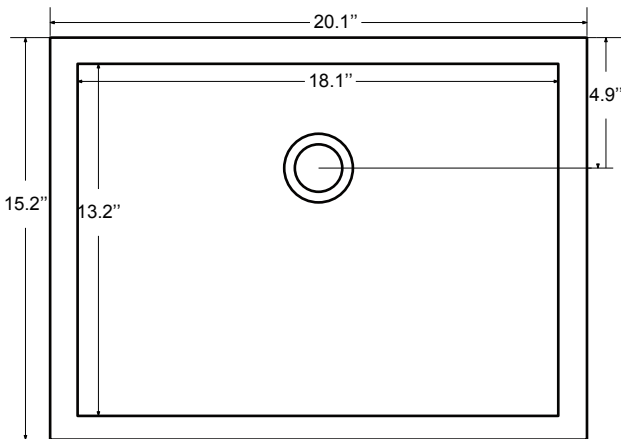

Countertop & Sink

Dimensions:

Countertop: 48"×22"×0.75"

Rectangle undermount basin: 20.1"×15.2"×7.5"