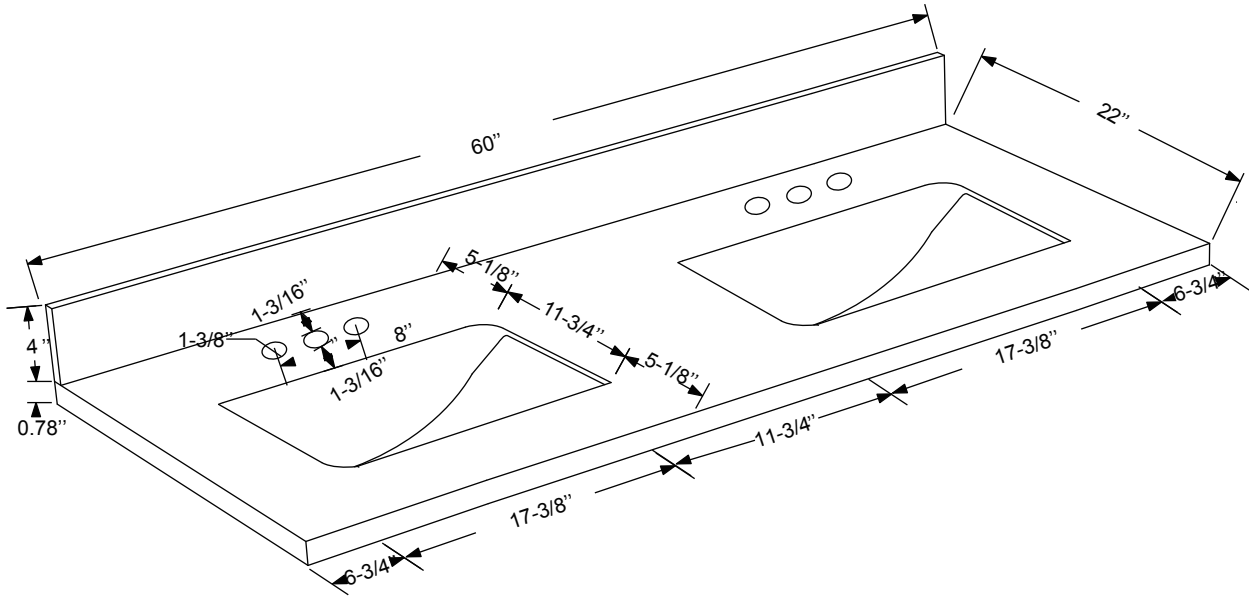

Features :

- Solid Wood & Hardwood Construction
- 6 Soft-close Drawers
- Chrome finish hardware
- Adjustable leg levelers
- cUPC Undermount Basin

Dimensions

Front

Back

Side

Top

Dimensions:

- 60"×22"×34.5" (With Top)
- 59"×21"×33.5" (Vanity Only)

Vanity Finish:

- White (W)
- Sapphire Gray (SG)

Countertop:

- Italian carrara white marble (CW)

Certification:

CARB P2

Countertop & Sink

Dimensions:

Countertop: 60"×22"×0.78"

Oval undermount basin: 20.1"×15.2"×7.5"