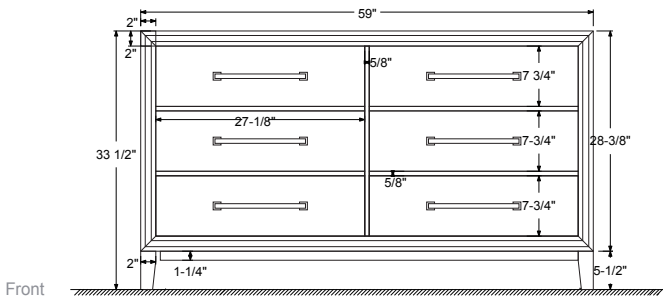

Features :

- Solid Wood & Hardwood Construction
- 6 Soft-close Drawers
- Chrome finish hardware
- Adjustable leg levelers
- cUPC Undermount Basin

Dimensions

Front

Back

Side

Top

Dimensions:

- 60"×22"×34.5" (With Top)
- 59"×21"×33.5" (Vanity Only)

Vanity Finish:

- White (W)
- Sapphire Gray (SG)

Countertop:

- Italian carrara white marble (CW)

Certification:

CARB P2

Countertop & Sink

Dimensions:

Countertop: 60"×22"×0.78"

Oval undermount basin: 20.1"×15.2"×7.5"