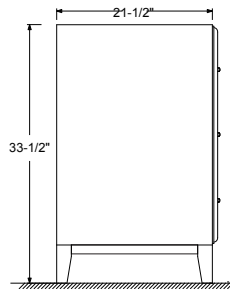

Features :

- Solid Wood & Hardwood Construction
- 6 Soft-close Drawers
- Chrome finish hardware
- Adjustable leg levelers
- cUPC Undermount Basin

Dimensions

Front

Back

Side

Top

Dimensions:

- 60"×22"×34.5" (With Top)
- 59"×21"×33.5" (Vanity Only)

Vanity Finish:

- White (W)
- Sapphire Gray (SG)

Countertop:

- Italian carrara white marble (CW)

Certification:

CARB P2

Countertop & Sink

Dimensions:

Countertop: 60"×22"×0.78"

Oval undermount basin: 20.1"×15.2"×7.5"