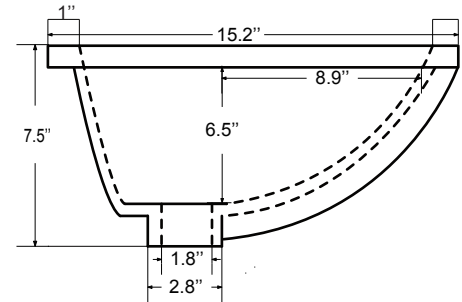

Features :

- Solid Wood & Hardwood Construction
- 6 Soft-close Drawers
- Chrome finish hardware
- Adjustable leg levelers
- cUPC Undermount Basin

Dimensions

Front

Back

Side

Top

Dimensions:

- 60"×22"×34.5" (With Top)
- 59"×21"×33.5" (Vanity Only)

Vanity Finish:

- White (W)
- Sapphire Gray (SG)

Countertop:

- Italian carrara white marble (CW)

Certification:

CARB P2

Countertop & Sink

Dimensions:

Countertop: 60"×22"×0.78"

Oval undermount basin: 20.1"×15.2"×7.5"