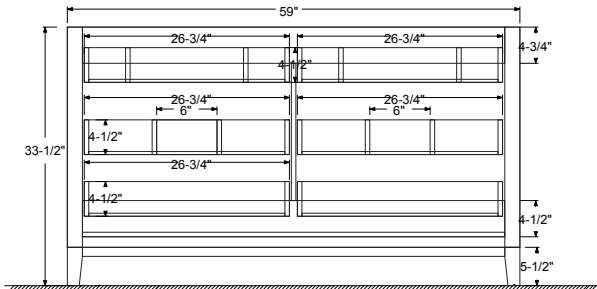

Features :

- Solid Wood & Hardwood Construction
- 6 Soft-close Drawers
- Chrome finish hardware
- Adjustable leg levelers
- cUPC Undermount Basin

Dimensions

Front

Back

Side

Top

Dimensions:

- 60"×22"×34.5" (With Top)
- 59"×21"×33.5" (Vanity Only)

Vanity Finish:

- White (W)
- Sapphire Gray (SG)

Countertop:

- Italian carrara white marble (CW)

Certification:

CARB P2

Countertop & Sink

Dimensions:

Countertop: 60"×22"×0.78"

Oval undermount basin: 20.1"×15.2"×7.5"