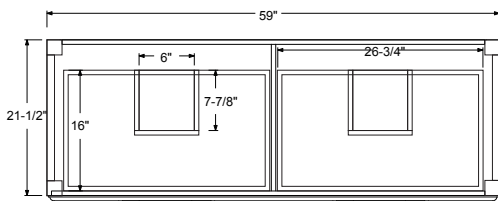

Features :

- Solid Wood & Hardwood Construction
- 6 Soft-close Drawers
- Chrome finish hardware
- Adjustable leg levelers
- cUPC Undermount Basin

Dimensions

Front

Back

Side

Top

Dimensions:

- 60"×22"×34.5" (With Top)
- 59"×21"×33.5" (Vanity Only)

Vanity Finish:

- White (W)
- Sapphire Gray (SG)

Countertop:

- Italian carrara white marble (CW)

Certification:

CARB P2

Countertop & Sink

Dimensions:

Countertop: 60"×22"×0.78"

Oval undermount basin: 20.1"×15.2"×7.5"