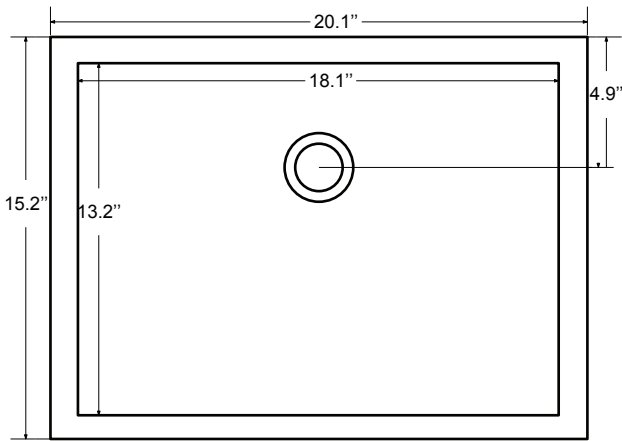

Features :

- Solid Wood & Hardwood Construction
- 6 Soft-close Drawers
- Chrome finish hardware
- Adjustable leg levelers
- cUPC Undermount Basin

Dimensions

Front

Back

Side

Top

Dimensions:

- 60"×22"×34.5" (With Top)
- 59"×21"×33.5" (Vanity Only)

Vanity Finish:

- White (W)
- Sapphire Gray (SG)

Countertop:

- Italian carrara white marble (CW)

Certification:

CARB P2

Countertop & Sink

Dimensions:

Countertop: 60"×22"×0.78"

Oval undermount basin: 20.1"×15.2"×7.5"