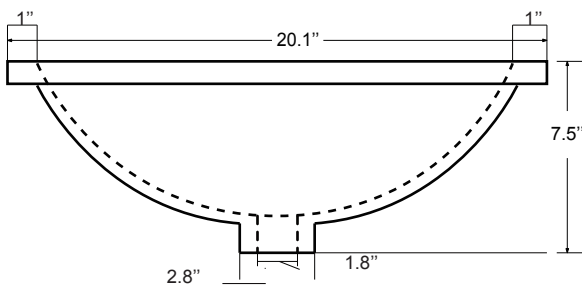

Features :

- Solid Wood & Hardwood Construction
- 6 Soft-close Drawers
- Chrome finish hardware
- Adjustable leg levelers
- cUPC Undermount Basin

Dimensions

Front

Back

Side

Top

Dimensions:

- 60"×22"×34.5" (With Top)
- 59"×21"×33.5" (Vanity Only)

Vanity Finish:

- White (W)
- Sapphire Gray (SG)

Countertop:

- Italian carrara white marble (CW)

Certification:

CARB P2

Countertop & Sink

Dimensions:

Countertop: 60"×22"×0.78"

Oval undermount basin: 20.1"×15.2"×7.5"