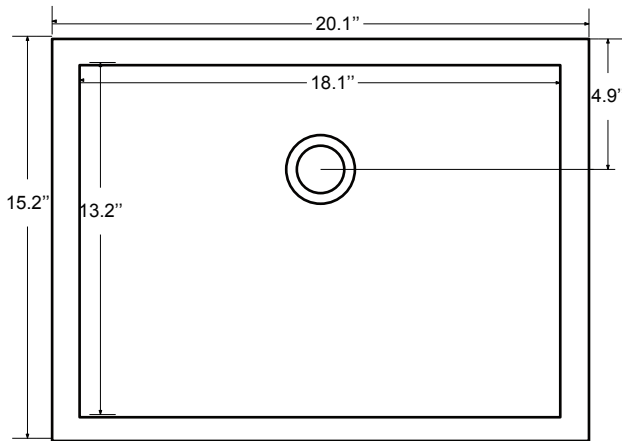

Dimensions

Front

Back

Side

Top

Features:

- Solid Wood & Hardwood Construction
- 4 Soft-close Drawers
- 1 Open Shelf
- Brushed nickel hardware
- Adjustable leg levelers
- cUPC Undermount Basin

Dimensions:

- 60"×22"×34.5" (With Top)
- 59 3/4"×22"×32.1/8" (Vanity Only)

Vanity Finish:

- White (W)
- Espresso (ES)
- Sapphire Gray (SG)

Countertop:

- Italian carrara white marble (CW)
- Kaffee Quartz (KQ)

Certification:

CARB P2

Countertop & Sink

Dimensions:

Countertop: 60"×22"×2.4"

Rectangle undermount basin: 20.1"×15.2"×7.5"