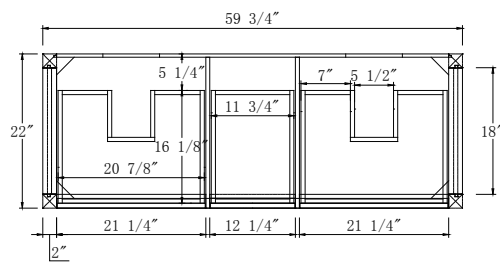

Dimensions

Front

Back

Side

Top

Features:

- Solid Wood & Hardwood Construction
- 4 Soft-close Drawers
- 1 Open Shelf
- Brushed nickel hardware
- Adjustable leg levelers
- cUPC Undermount Basin

Dimensions:

- 60"×22"×34.5" (With Top)
- 59 3/4"×22"×32.1/8" (Vanity Only)

Vanity Finish:

- White (W)
- Espresso (ES)
- Sapphire Gray (SG)

Countertop:

- Italian carrara white marble (CW)
- Kaffee Quartz (KQ)

Certification:

CARB P2

Countertop & Sink

Dimensions:

Countertop: 60"×22"×2.4"

Rectangle undermount basin: 20.1"×15.2"×7.5"