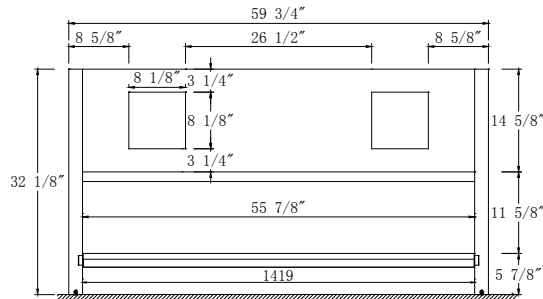

Dimensions

Front

Back

Side

Top

Features:

- Solid Wood & Hardwood Construction
- 4 Soft-close Drawers
- 1 Open Shelf
- Brushed nickel hardware
- Adjustable leg levelers
- cUPC Undermount Basin

Dimensions:

- 60"×22"×34.5" (With Top)
- 59 3/4"×22"×32.1/8" (Vanity Only)

Vanity Finish:

- White (W)
- Espresso (ES)
- Sapphire Gray (SG)

Countertop:

- Italian carrara white marble (CW)
- Kaffee Quartz (KQ)

Certification:

CARB P2

Countertop & Sink

Dimensions:

Countertop: 60"×22"×2.4"

Rectangle undermount basin: 20.1"×15.2"×7.5"