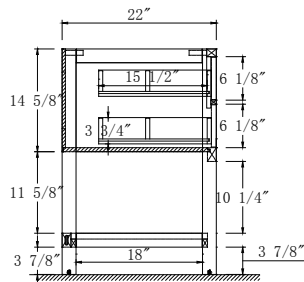

Dimensions

Front

Back

Side

Top

Features:

- Solid Wood & Hardwood Construction
- 4 Soft-close Drawers
- 1 Open Shelf
- Brushed nickel hardware
- Adjustable leg levelers
- cUPC Undermount Basin

Dimensions:

- 60"×22"×34.5" (With Top)
- 59 3/4"×22"×32.1/8" (Vanity Only)

Vanity Finish:

- White (W)
- Espresso (ES)
- Sapphire Gray (SG)

Countertop:

- Italian carrara white marble (CW)
- Kaffee Quartz (KQ)

Certification:

CARB P2

Countertop & Sink

Dimensions:

Countertop: 60"×22"×2.4"

Rectangle undermount basin: 20.1"×15.2"×7.5"