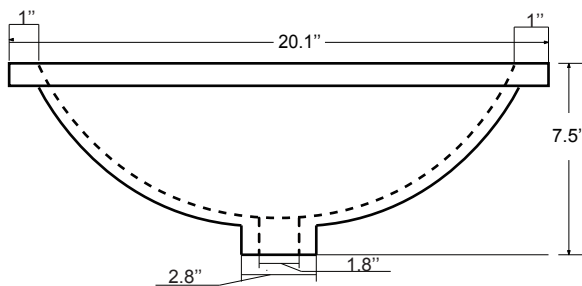

Dimensions

Front

Back

Side

Top

Features:

- Solid Wood & Hardwood Construction
- 4 Soft-close Drawers
- 1 Open Shelf
- Brushed nickel hardware
- Adjustable leg levelers
- cUPC Undermount Basin

Dimensions:

- 60"×22"×34.5" (With Top)
- 59 3/4"×22"×32.1/8" (Vanity Only)

Vanity Finish:

- White (W)
- Espresso (ES)
- Sapphire Gray (SG)

Countertop:

- Italian carrara white marble (CW)
- Kaffee Quartz (KQ)

Certification:

CARB P2

Countertop & Sink

Dimensions:

Countertop: 60"×22"×2.4"

Rectangle undermount basin: 20.1"×15.2"×7.5"