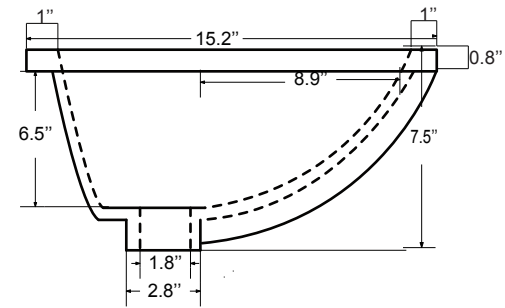

Dimensions

Front

Back

Side

Top

Features:

- Solid Wood & Hardwood Construction
- 4 Soft-close Drawers
- 1 Open Shelf
- Brushed nickel hardware
- Adjustable leg levelers
- cUPC Undermount Basin

Dimensions:

- 60"×22"×34.5" (With Top)
- 59 3/4"×22"×32.1/8" (Vanity Only)

Vanity Finish:

- White (W)
- Espresso (ES)
- Sapphire Gray (SG)

Countertop:

- Italian carrara white marble (CW)
- Kaffee Quartz (KQ)

Certification:

CARB P2

Countertop & Sink

Dimensions:

Countertop: 60"×22"×2.4"

Rectangle undermount basin: 20.1"×15.2"×7.5"