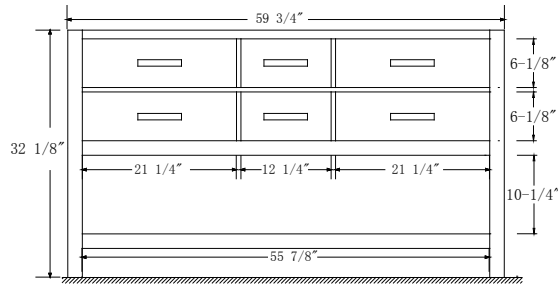

Dimensions

Front

Back

Side

Top

Features:

- Solid Wood & Hardwood Construction
- 4 Soft-close Drawers
- 1 Open Shelf
- Brushed nickel hardware
- Adjustable leg levelers
- cUPC Undermount Basin

Dimensions:

- 60"×22"×34.5" (With Top)
- 59 3/4"×22"×32.1/8" (Vanity Only)

Vanity Finish:

- White (W)
- Espresso (ES)
- Sapphire Gray (SG)

Countertop:

- Italian carrara white marble (CW)
- Kaffee Quartz (KQ)

Certification:

CARB P2

Countertop & Sink

Dimensions:

Countertop: 60"×22"×2.4"

Rectangle undermount basin: 20.1"×15.2"×7.5"