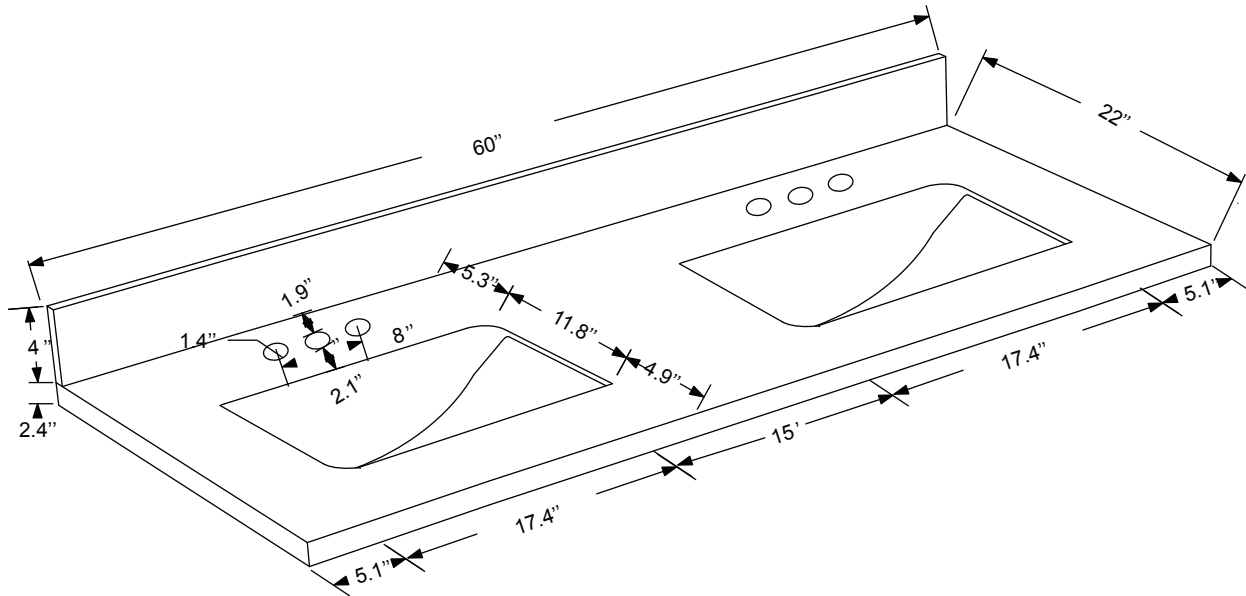

Dimensions

Front

Back

Side

Top

Features:

- Solid Wood & Hardwood Construction
- 4 Soft-close Drawers
- 1 Open Shelf
- Brushed nickel hardware
- Adjustable leg levelers
- cUPC Undermount Basin

Dimensions:

- 60"×22"×34.5" (With Top)
- 59 3/4"×22"×32.1/8" (Vanity Only)

Vanity Finish:

- White (W)
- Espresso (ES)
- Sapphire Gray (SG)

Countertop:

- Italian carrara white marble (CW)
- Kaffee Quartz (KQ)

Certification:

CARB P2

Countertop & Sink

Dimensions:

Countertop: 60"×22"×2.4"

Rectangle undermount basin: 20.1"×15.2"×7.5"