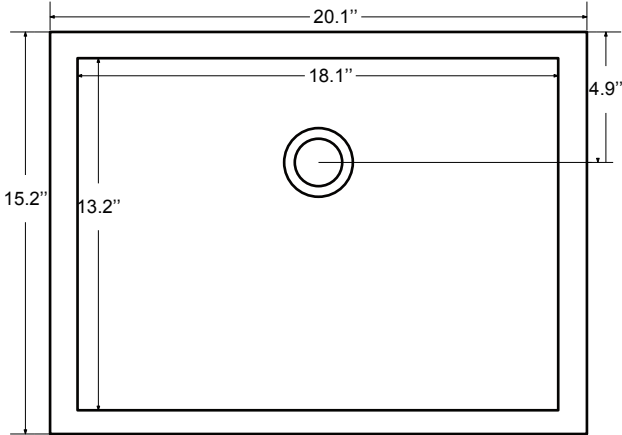

Features:

- Solid Wood & Hardwood Construction
- 6 Soft-close Drawers
- 4 Soft-close Doors
- Brushed nickel hardware
- Adjustable leg levelers
- cUPC Undermount Basin

Dimensions

Dimensions:

60"×22"×34 1/4" (With Top)
58 3/4"×21 3/8"×33 1/2" (Vanity Only)

Vanity Finish:

White (W)
Sapphire Gray (SG)

Countertop:

Italian carrara white marble (CW)

Certification:

CARB P2

Countertop & Sink

Dimensions:

Countertop: 60" x 22" x 0.75"

Oval undermount basin: 20.1" x 15.2" x 7.5"