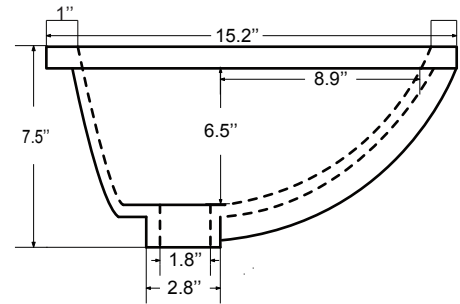

Features:

- Solid Wood & Hardwood Construction
- 6 Soft-close Drawers
- 4 Soft-close Doors
- Brushed nickel hardware
- Adjustable leg levelers
- cUPC Undermount Basin

Dimensions

Dimensions:

60"×22"×34 1/4" (With Top)
58 3/4"×21 3/8"×33 1/2" (Vanity Only)

Vanity Finish:

White (W)
Sapphire Gray (SG)

Countertop:

Italian carrara white marble (CW)

Certification:

CARB P2

Countertop & Sink

Dimensions:

Countertop: 60" x 22" x 0.75"

Oval undermount basin: 20.1" x 15.2" x 7.5"