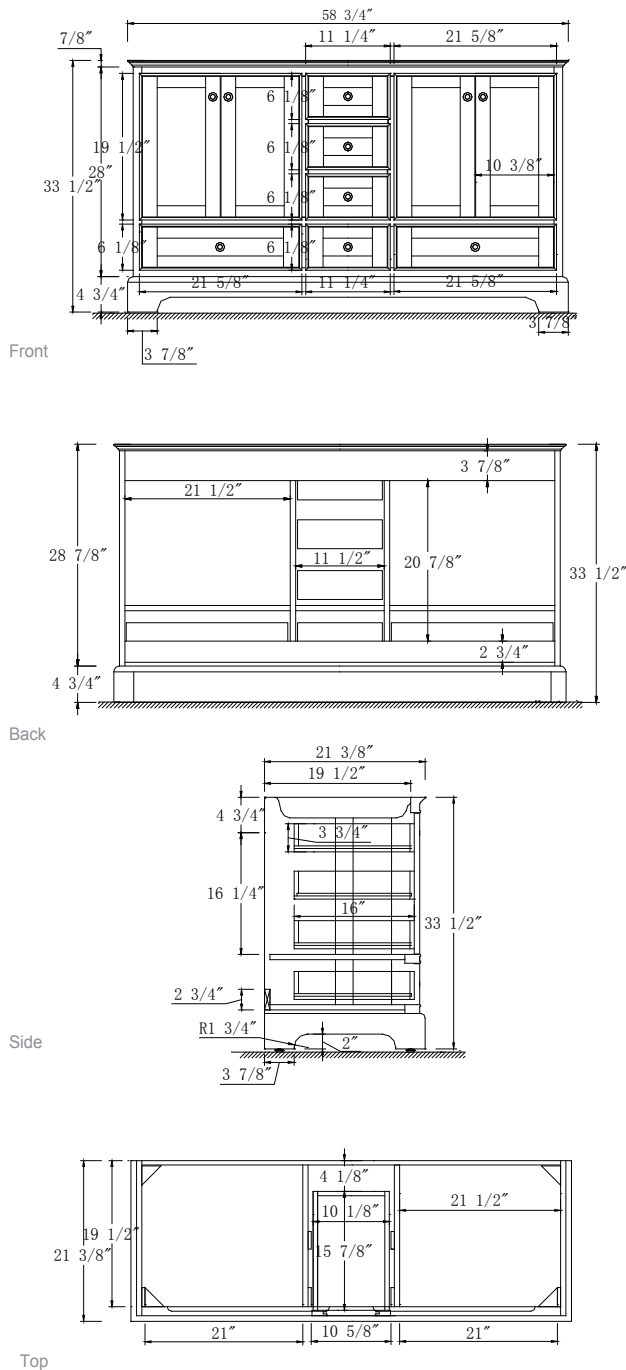

Features:

- Solid Wood & Hardwood Construction
- 6 Soft-close Drawers
- 4 Soft-close Doors
- Brushed nickel hardware
- Adjustable leg levelers
- cUPC Undermount Basin

Dimensions

Dimensions:

60"×22"×34 1/4" (With Top)
58 3/4"×21 3/8"×33 1/2" (Vanity Only)

Vanity Finish:

White (W)
Sapphire Gray (SG)

Countertop:

Italian carrara white marble (CW)

Certification:

CARB P2

Countertop & Sink

Dimensions:

Countertop: 60" x 22" x 0.75"

Oval undermount basin: 20.1" x 15.2" x 7.5"