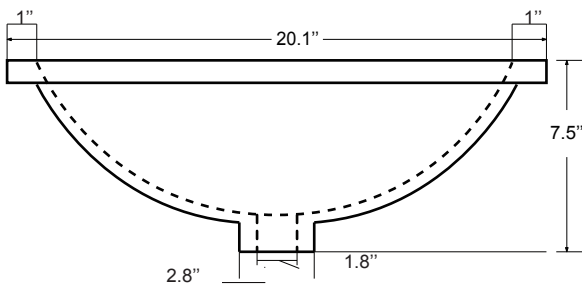

Countertop & Sink

Dimensions:

Countertop: 60" x 22" x 0.75"

Oval undermount basin: 20.1" x 15.2" x 7.5"