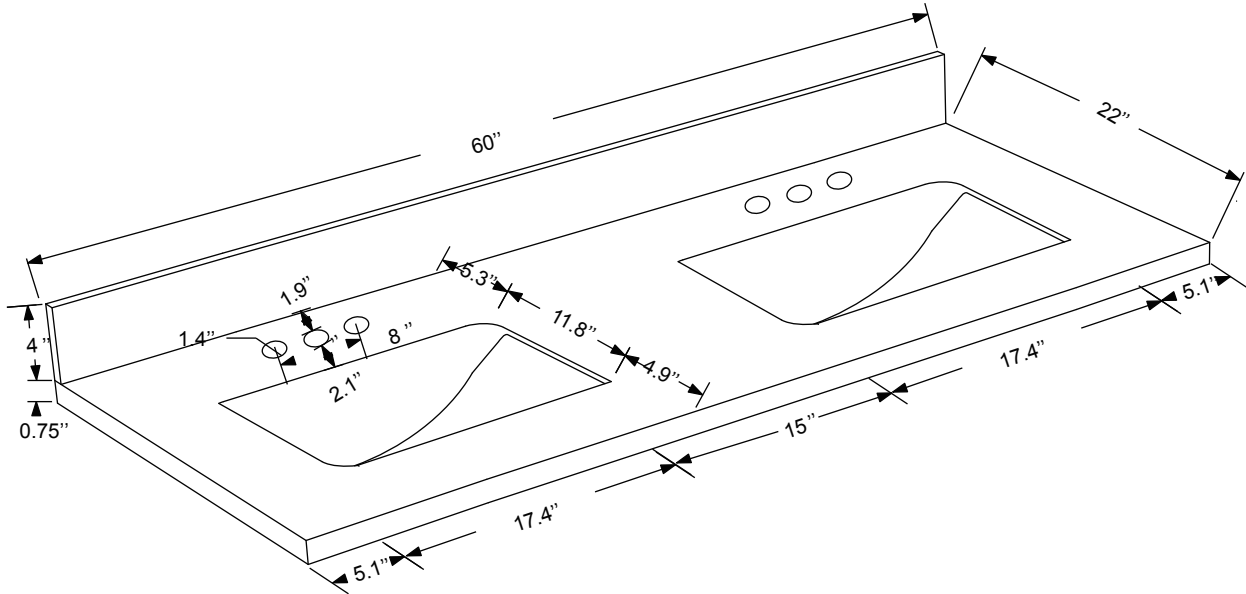

Features:

- Solid Wood & Hardwood Construction
- 6 Soft-close Drawers
- 4 Soft-close Doors
- Brushed nickel hardware
- Adjustable leg levelers
- cUPC Undermount Basin

Dimensions

Dimensions:

60"×22"×34 1/4" (With Top)
58 3/4"×21 3/8"×33 1/2" (Vanity Only)

Vanity Finish:

White (W)
Sapphire Gray (SG)

Countertop:

Italian carrara white marble (CW)

Certification:

CARB P2

Countertop & Sink

Dimensions:

Countertop: 60" x 22" x 0.75"

Oval undermount basin: 20.1" x 15.2" x 7.5"